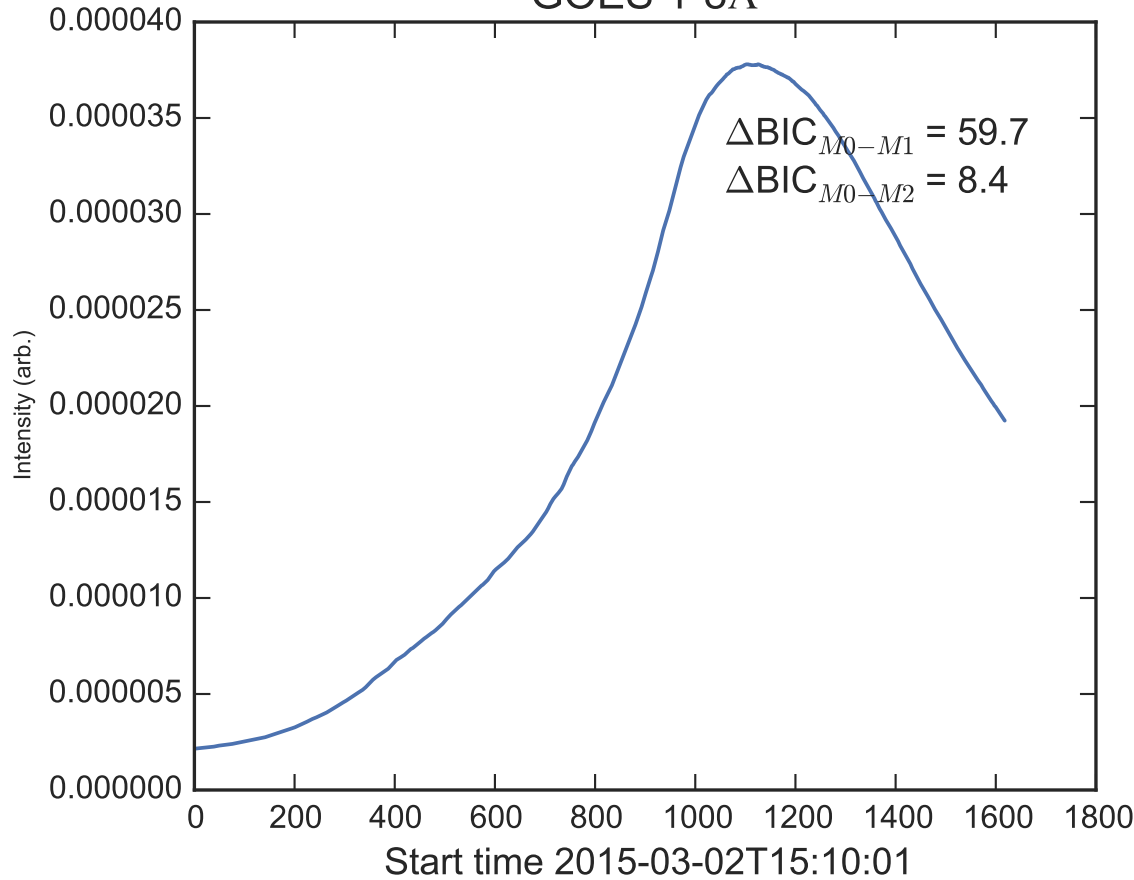

GOES 1-8Å

Power Spectral Density (PSD) - Model 0

Power Spectral Density (PSD) - Model 1

Power Spectral Density (PSD) - Model 2