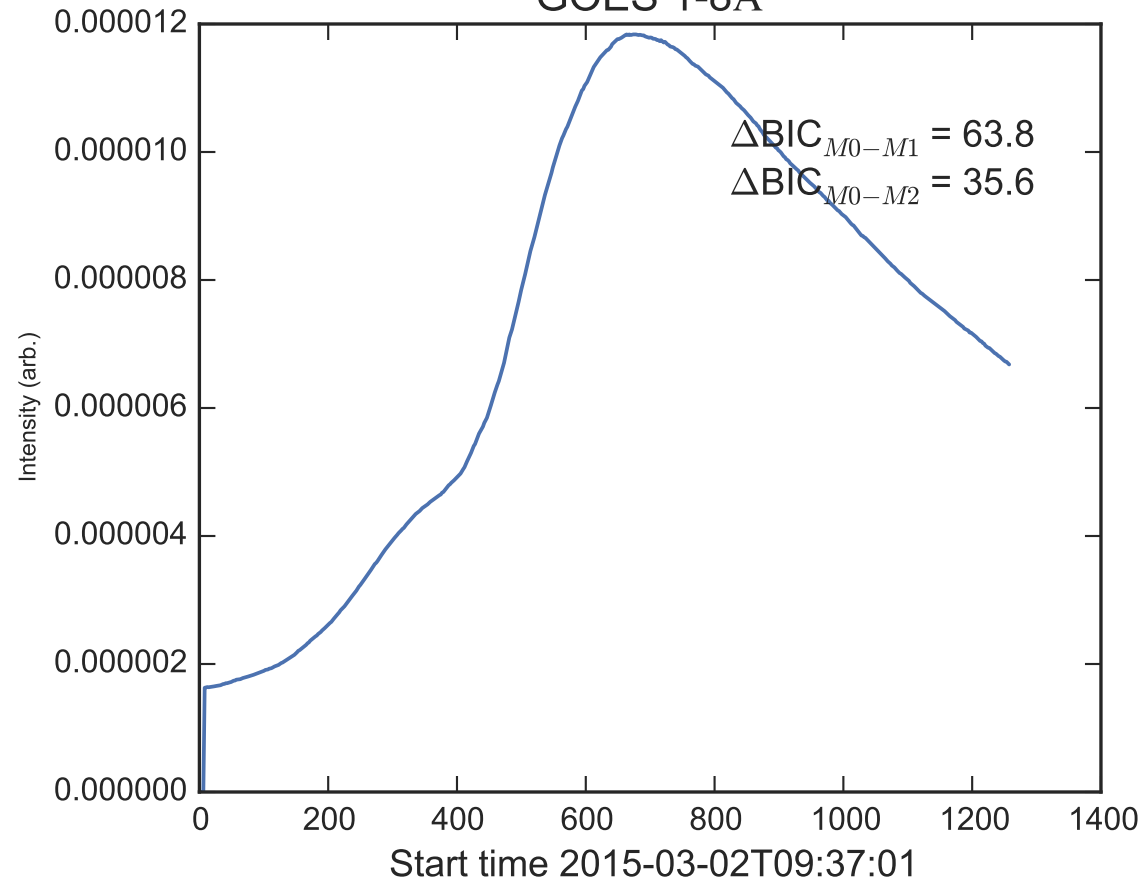

GOES 1-8Å

Power Spectral Density (PSD) - Model 0

Power Spectral Density (PSD) - Model 1

Power Spectral Density (PSD) - Model 2