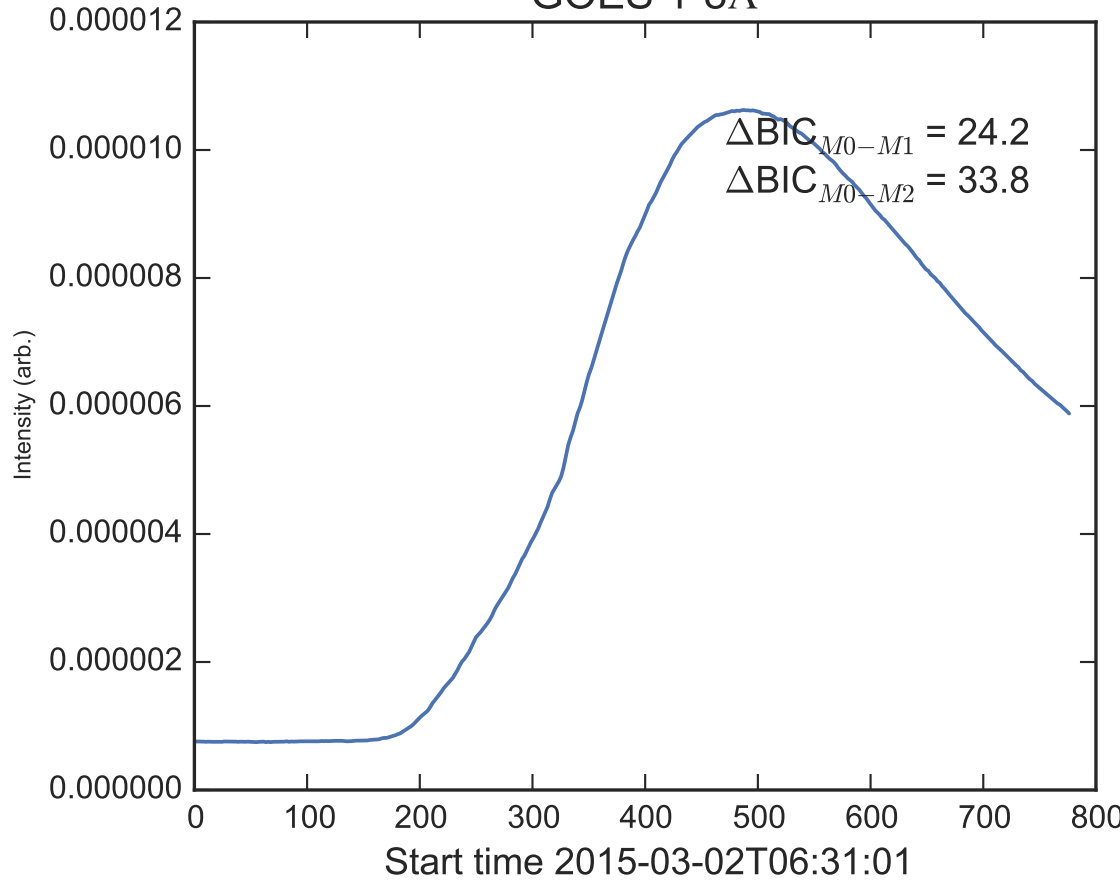

GOES 1-8Å

Power Spectral Density (PSD) - Model 0

Power Spectral Density (PSD) - Model 1

Power Spectral Density (PSD) - Model 2