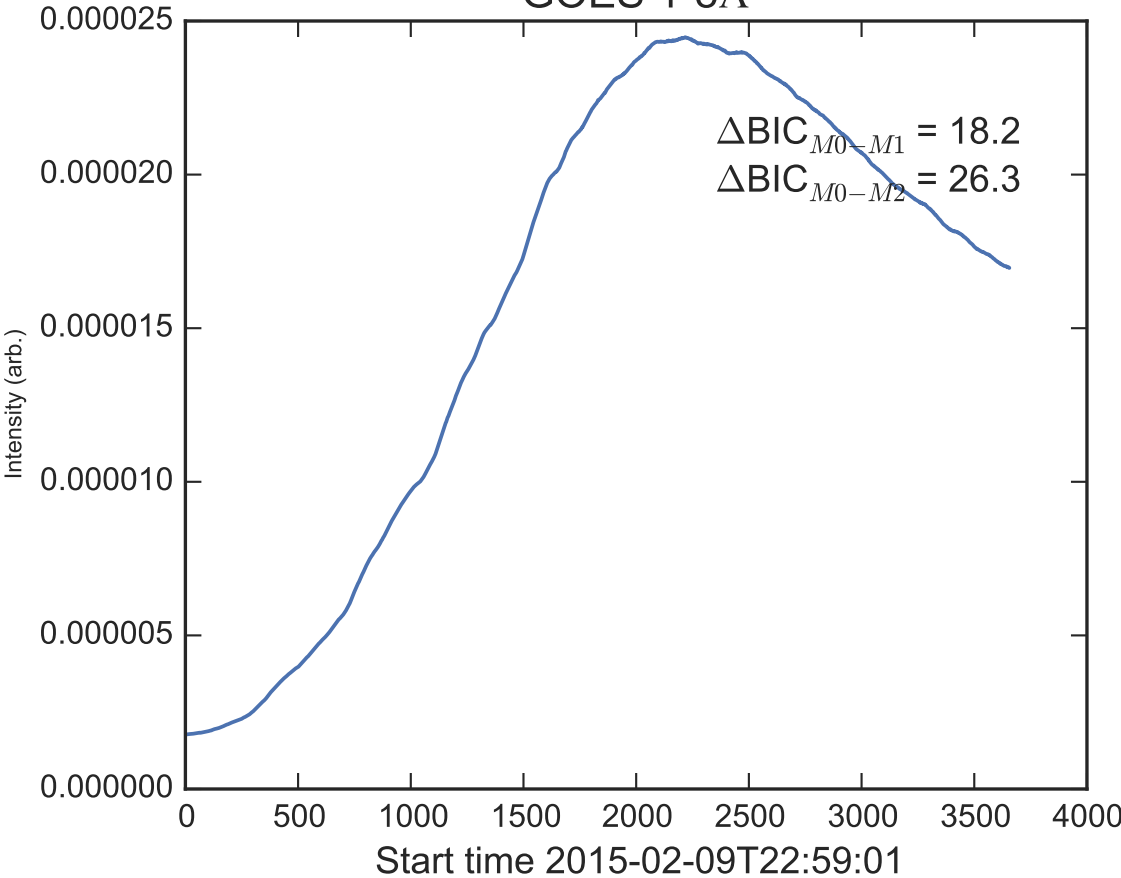

GOES 1-8Å

Power Spectral Density (PSD) - Model 0

Power Spectral Density (PSD) - Model 1

Power Spectral Density (PSD) - Model 2