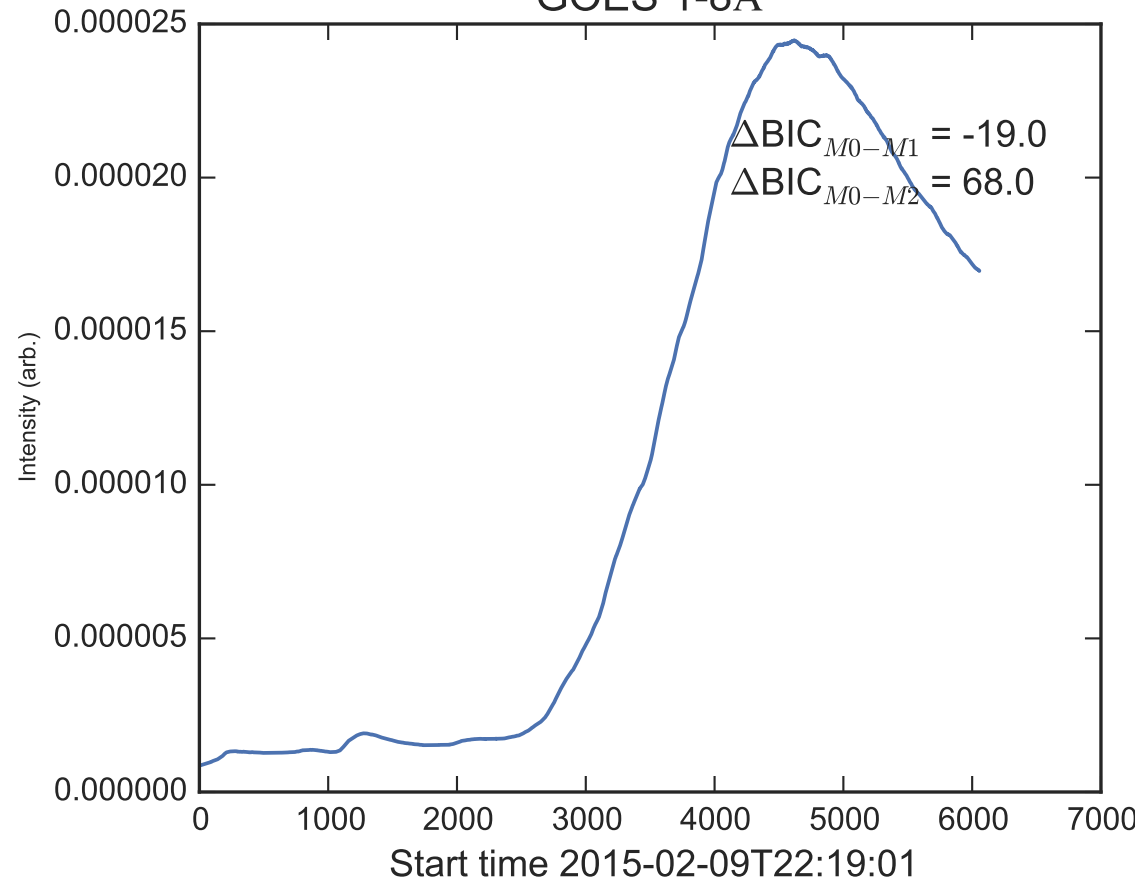

GOES 1-8Å

Power Spectral Density (PSD) - Model 0

Power Spectral Density (PSD) - Model 1

Power Spectral Density (PSD) - Model 2