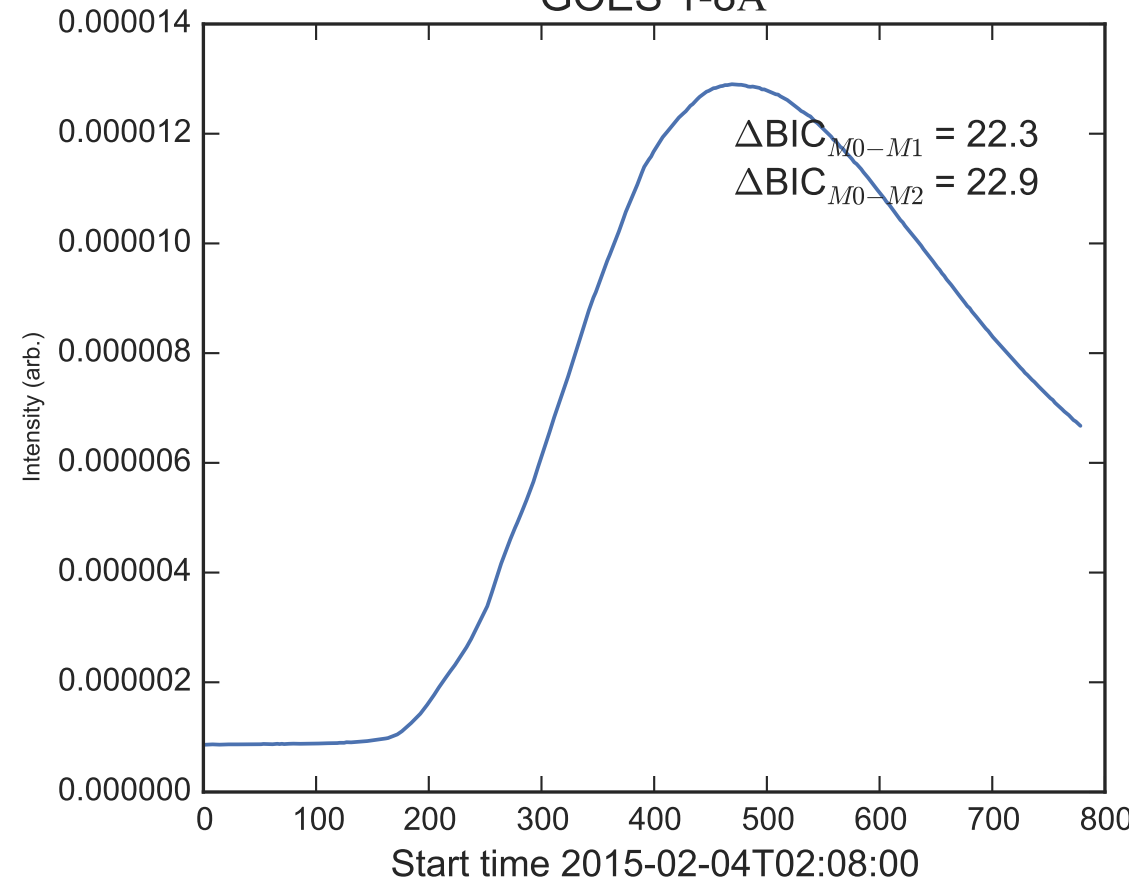

GOES 1-8Å

Power Spectral Density (PSD) - Model 0

Power Spectral Density (PSD) - Model 1

Power Spectral Density (PSD) - Model 2