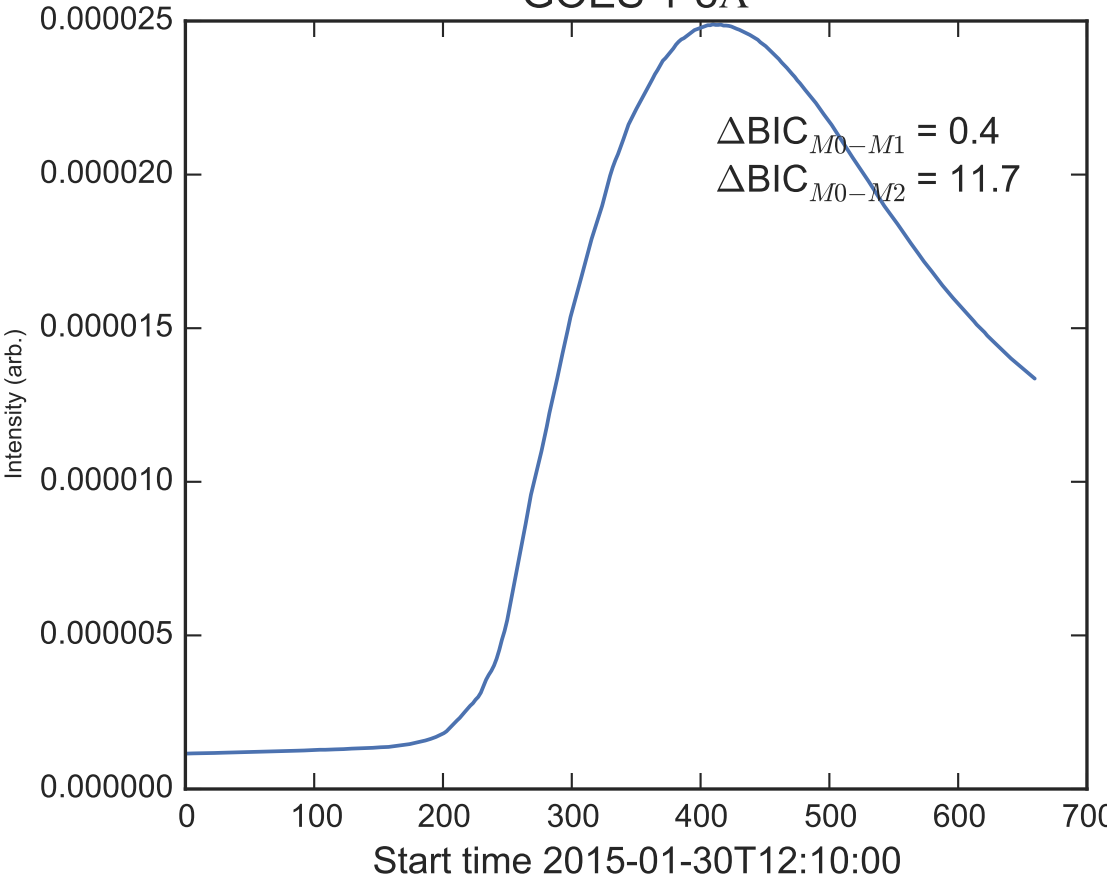

GOES 1-8Å

Power Spectral Density (PSD) - Model 0

Power Spectral Density (PSD) - Model 1

Power Spectral Density (PSD) - Model 2