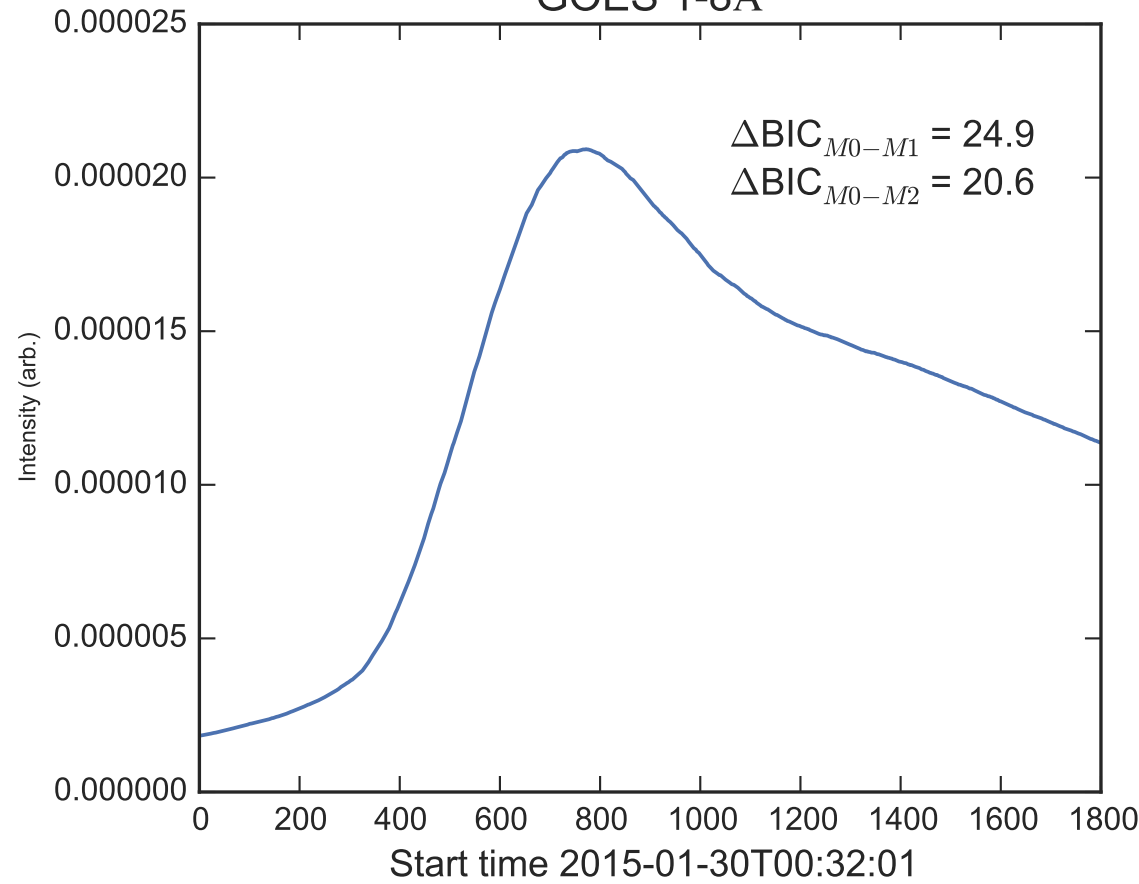

GOES 1-8Å

Power Spectral Density (PSD) - Model 0

Power Spectral Density (PSD) - Model 1

Power Spectral Density (PSD) - Model 2