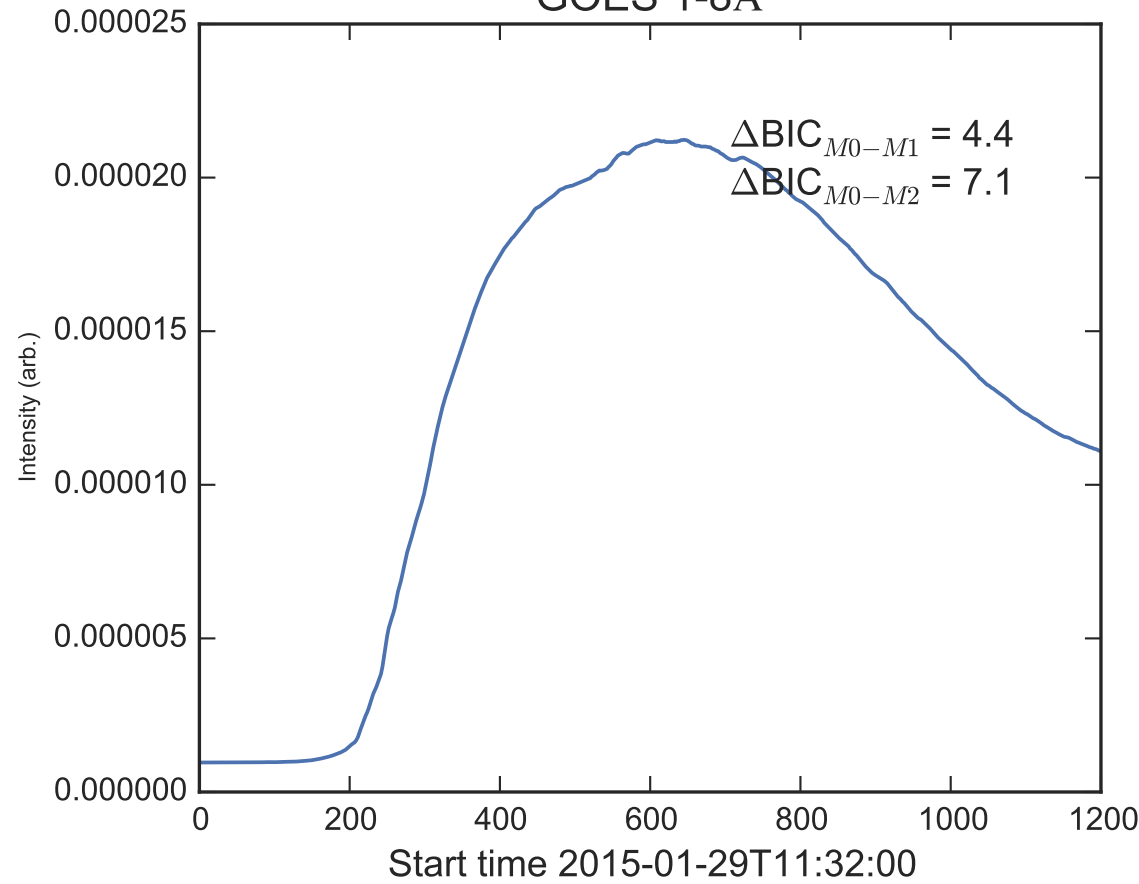

GOES 1-8Å

Power Spectral Density (PSD) - Model 0

Power Spectral Density (PSD) - Model 1

Power Spectral Density (PSD) - Model 2