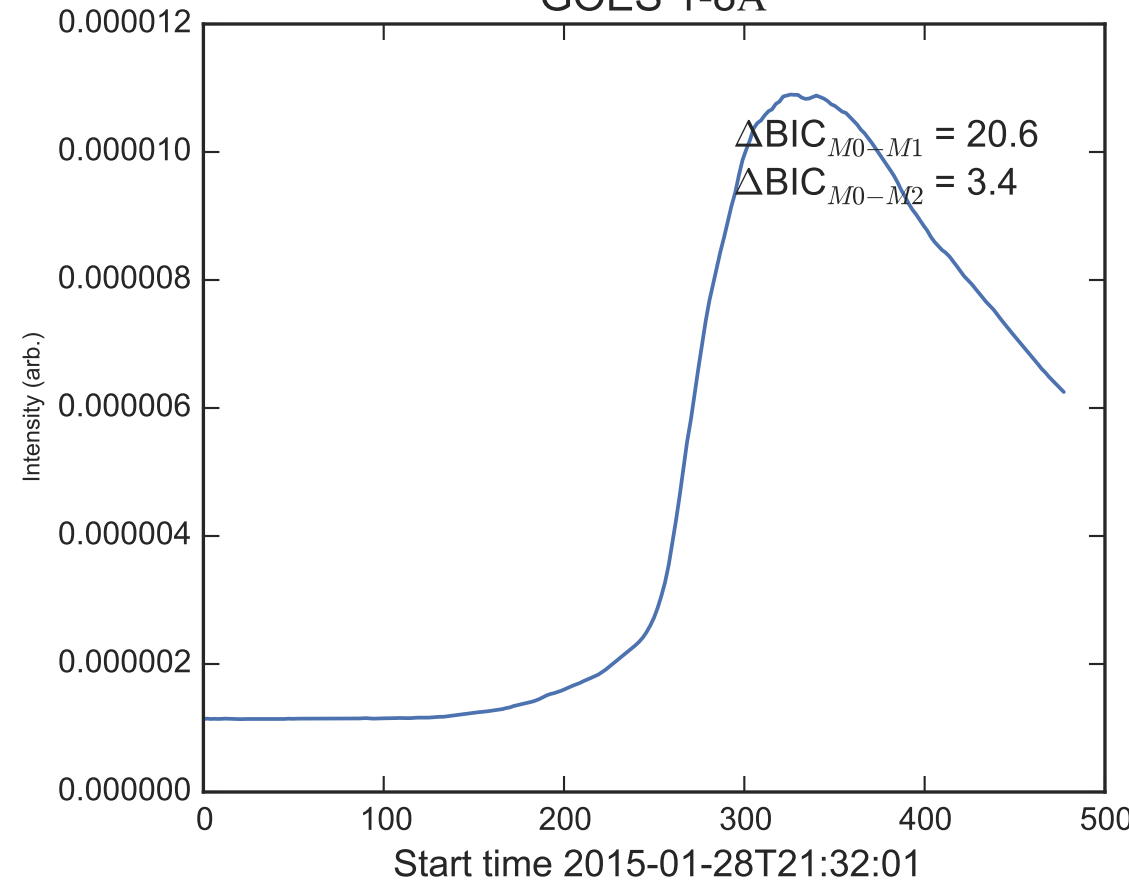

GOES 1-8Å

Power Spectral Density (PSD) - Model 0

Power Spectral Density (PSD) - Model 1

Power Spectral Density (PSD) - Model 2