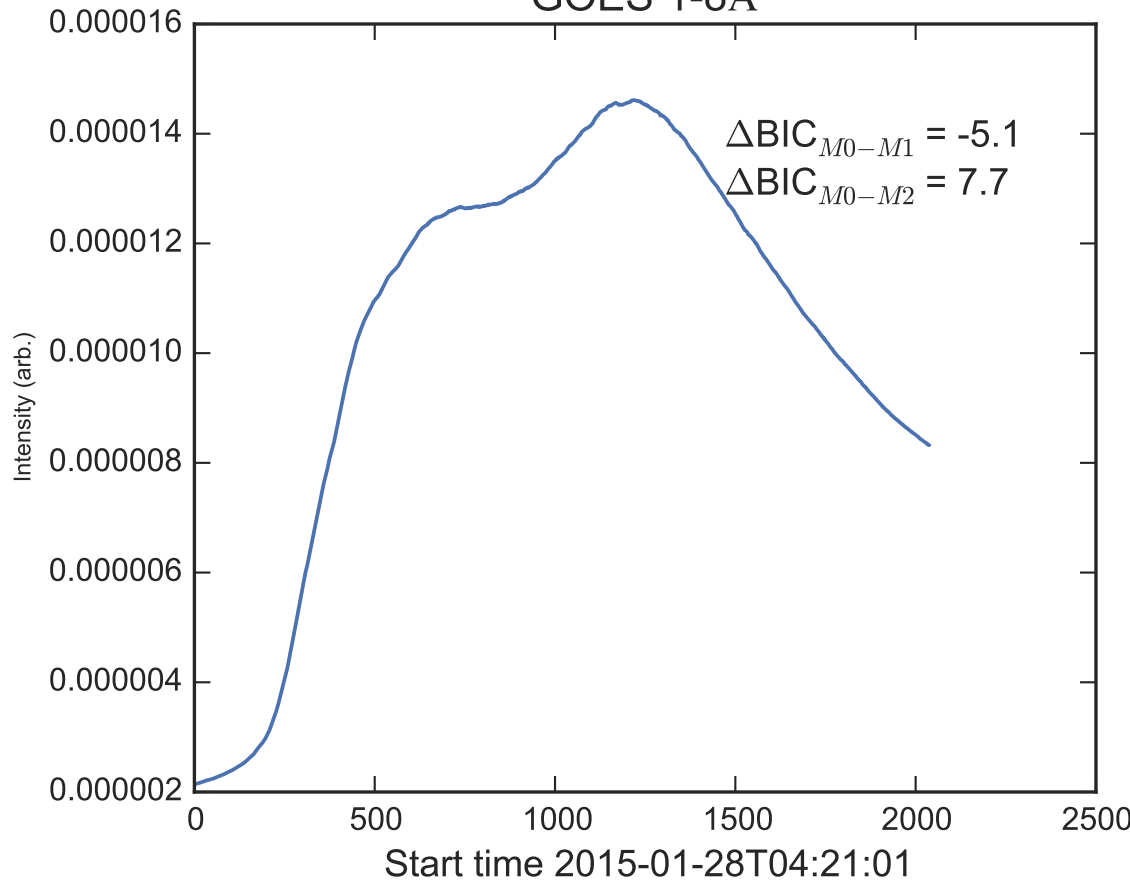

GOES 1-8Å

Power Spectral Density (PSD) - Model 0

Power Spectral Density (PSD) - Model 1

Power Spectral Density (PSD) - Model 2