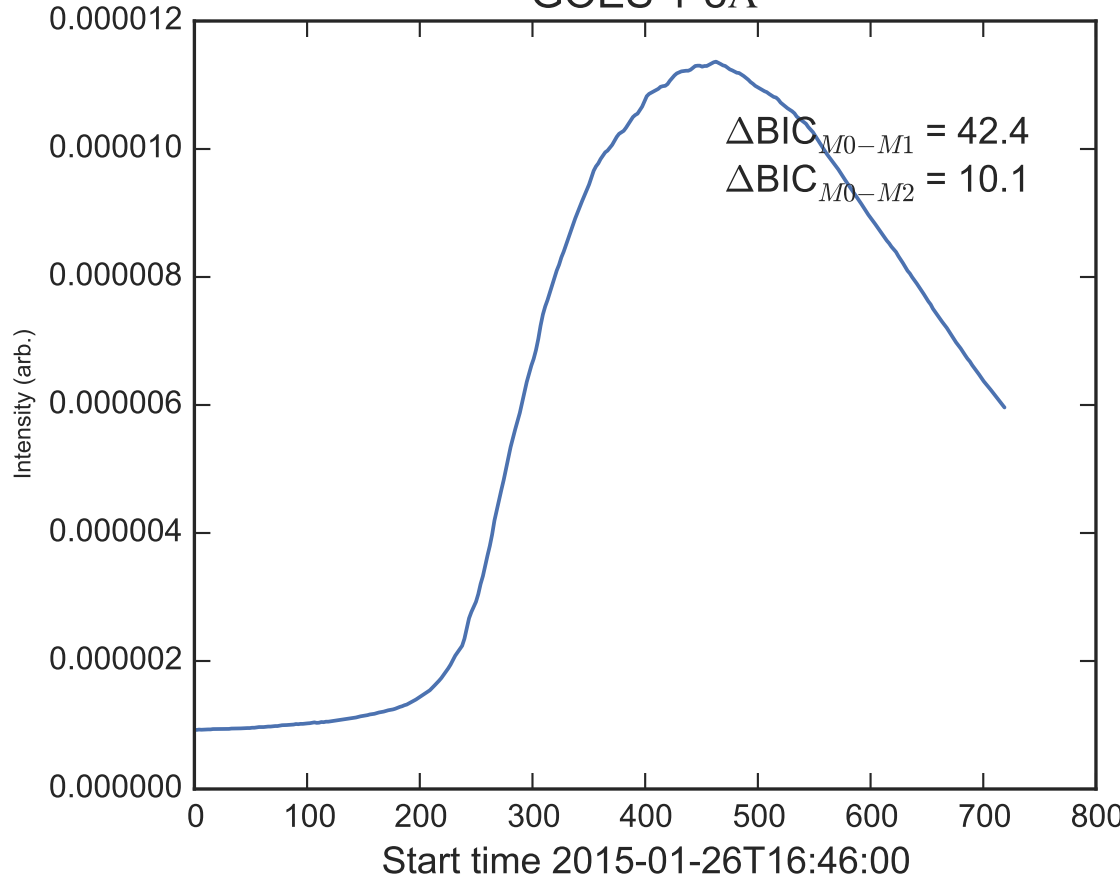

GOES 1-8Å

Power Spectral Density (PSD) - Model 0

Power Spectral Density (PSD) - Model 1

Power Spectral Density (PSD) - Model 2