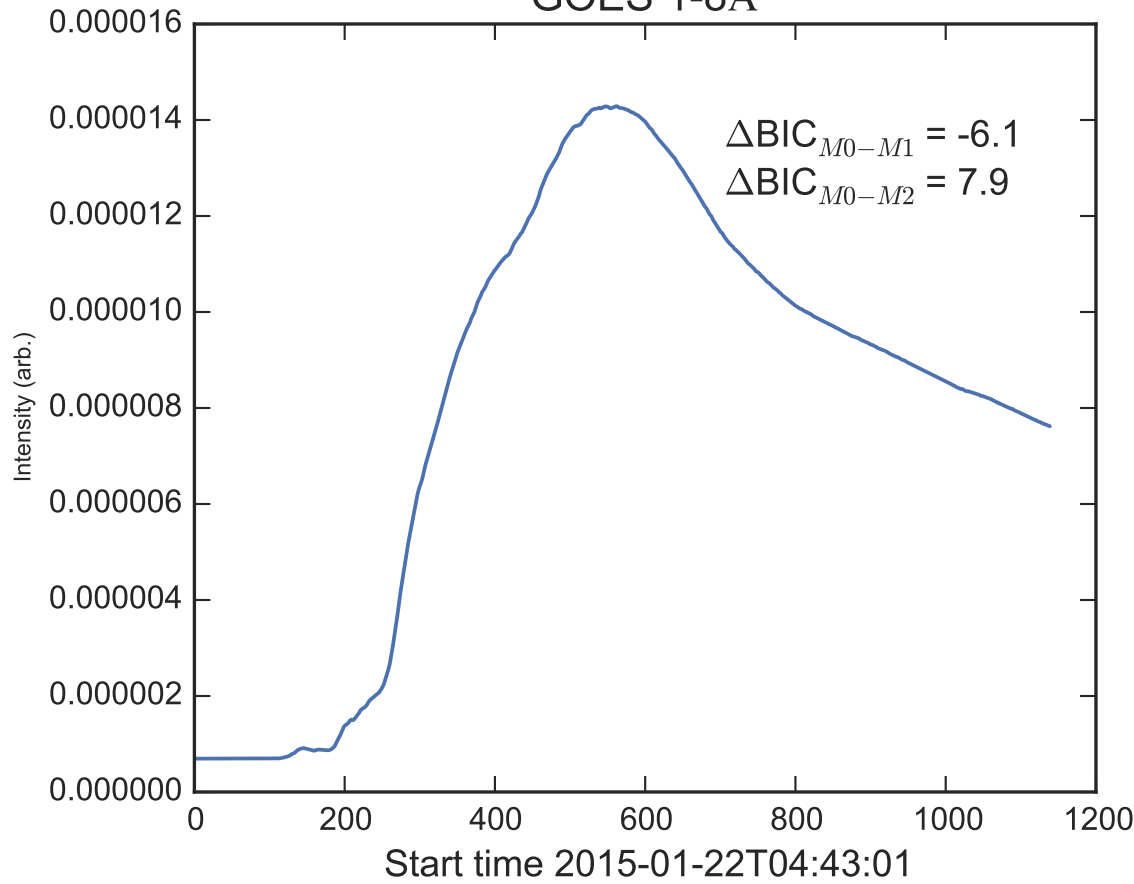

GOES 1-8Å

Power Spectral Density (PSD) - Model 0

Power Spectral Density (PSD) - Model 1

Power Spectral Density (PSD) - Model 2