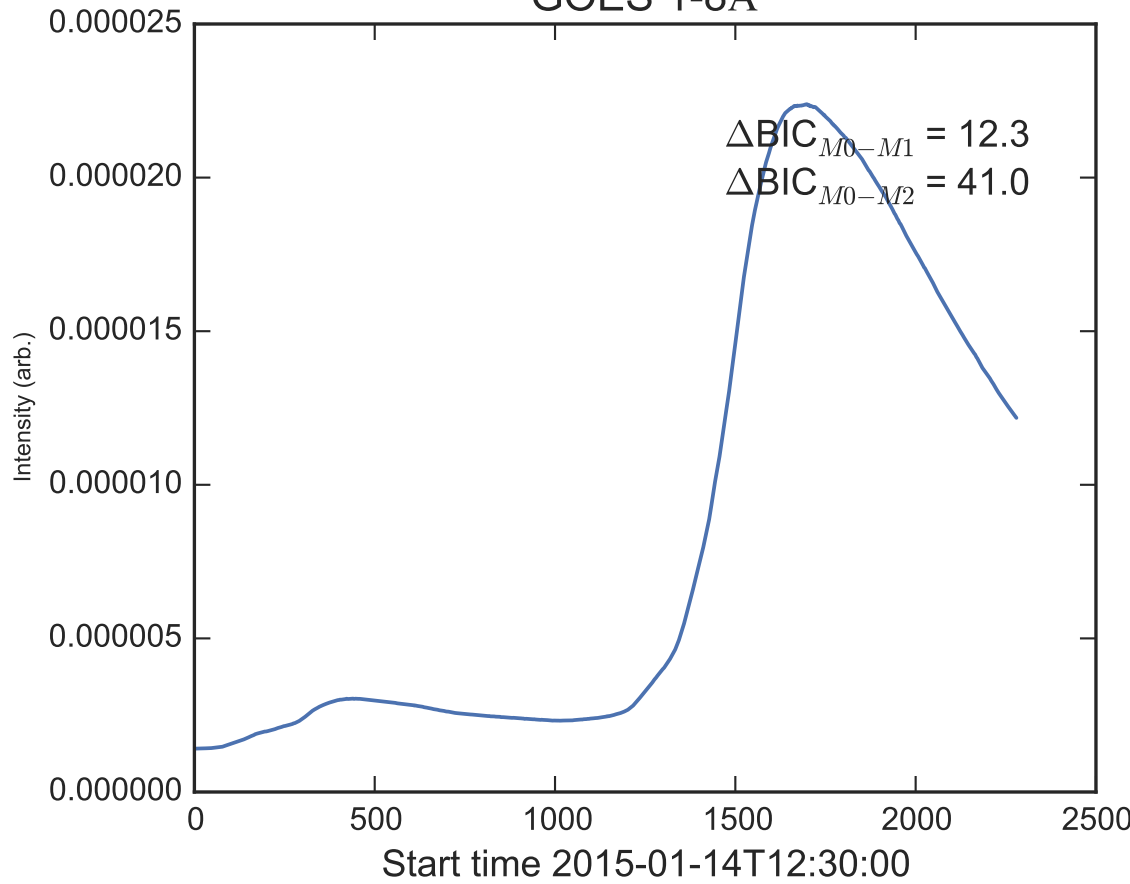

GOES 1-8Å

Power Spectral Density (PSD) - Model 0

Power Spectral Density (PSD) - Model 1

Power Spectral Density (PSD) - Model 2