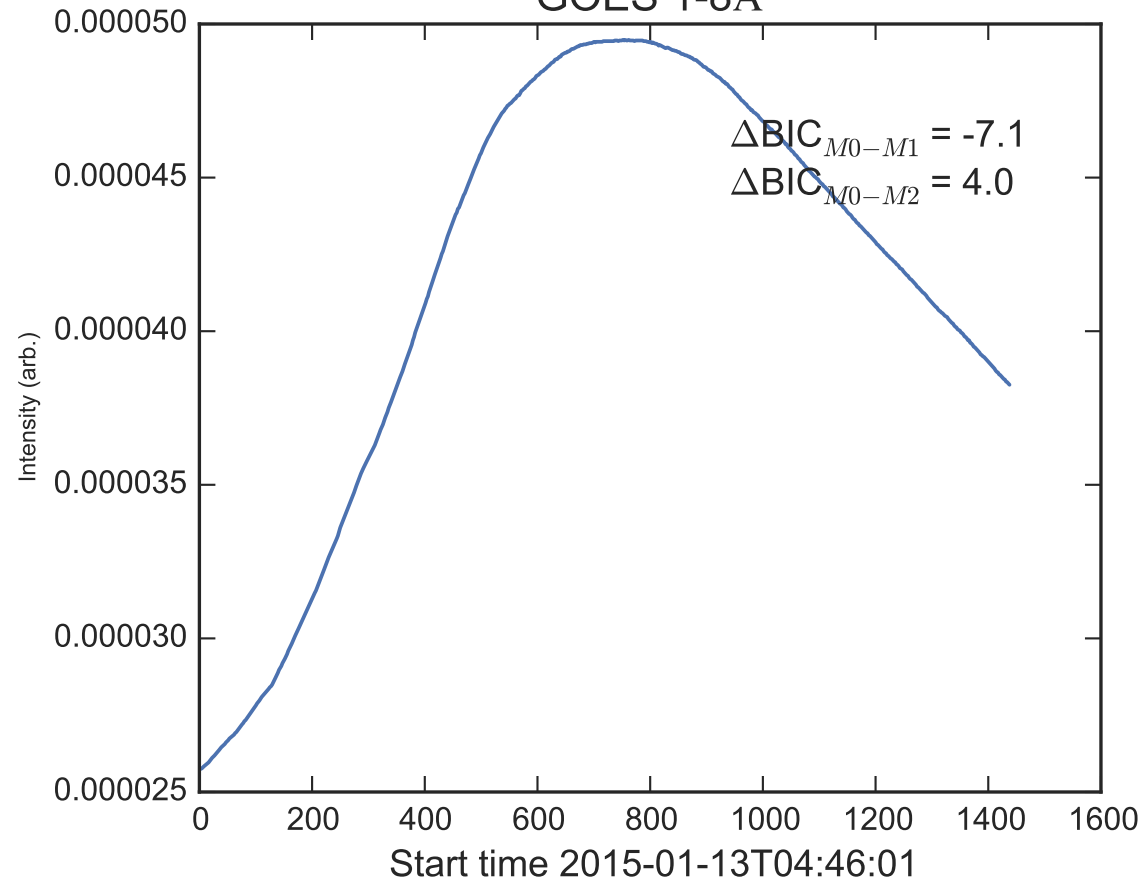

GOES 1-8Å

Power Spectral Density (PSD) - Model 0

Power Spectral Density (PSD) - Model 1

Power Spectral Density (PSD) - Model 2