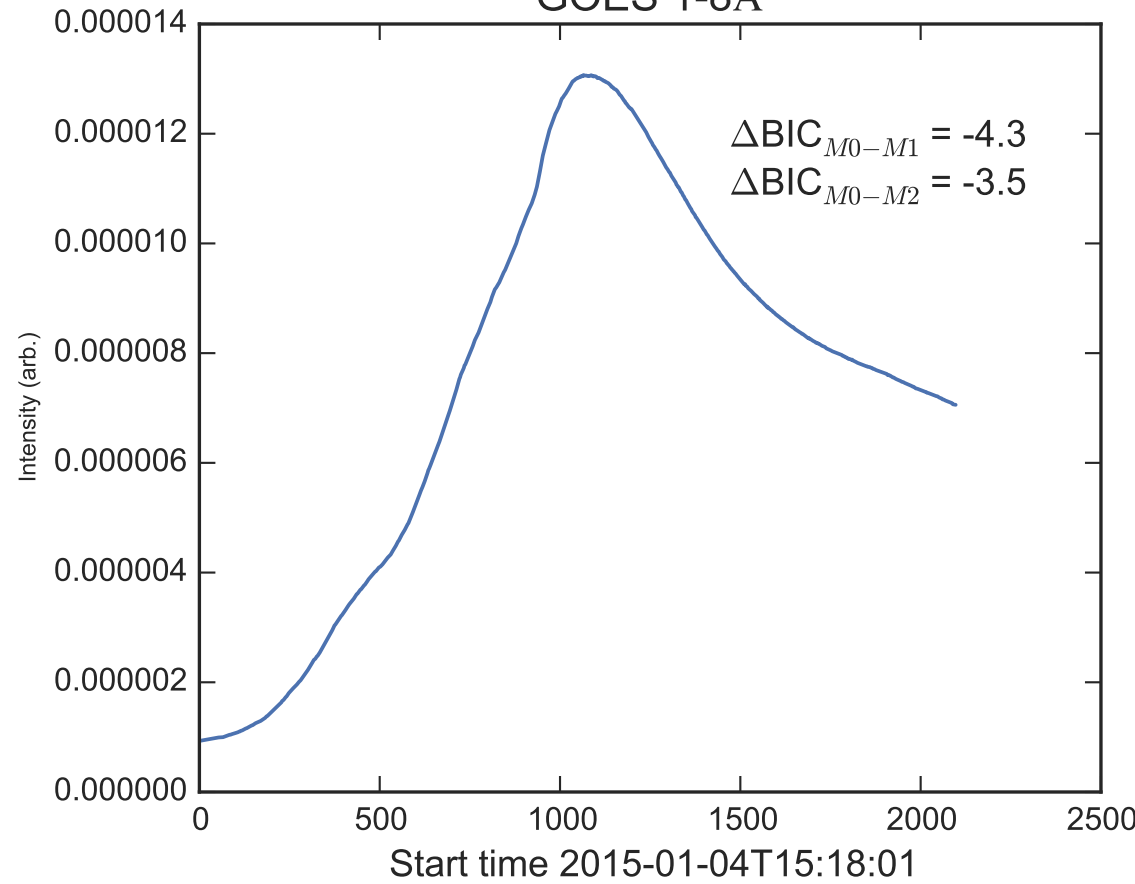

GOES 1-8Å

Power Spectral Density (PSD) - Model 0

Power Spectral Density (PSD) - Model 1

Power Spectral Density (PSD) - Model 2