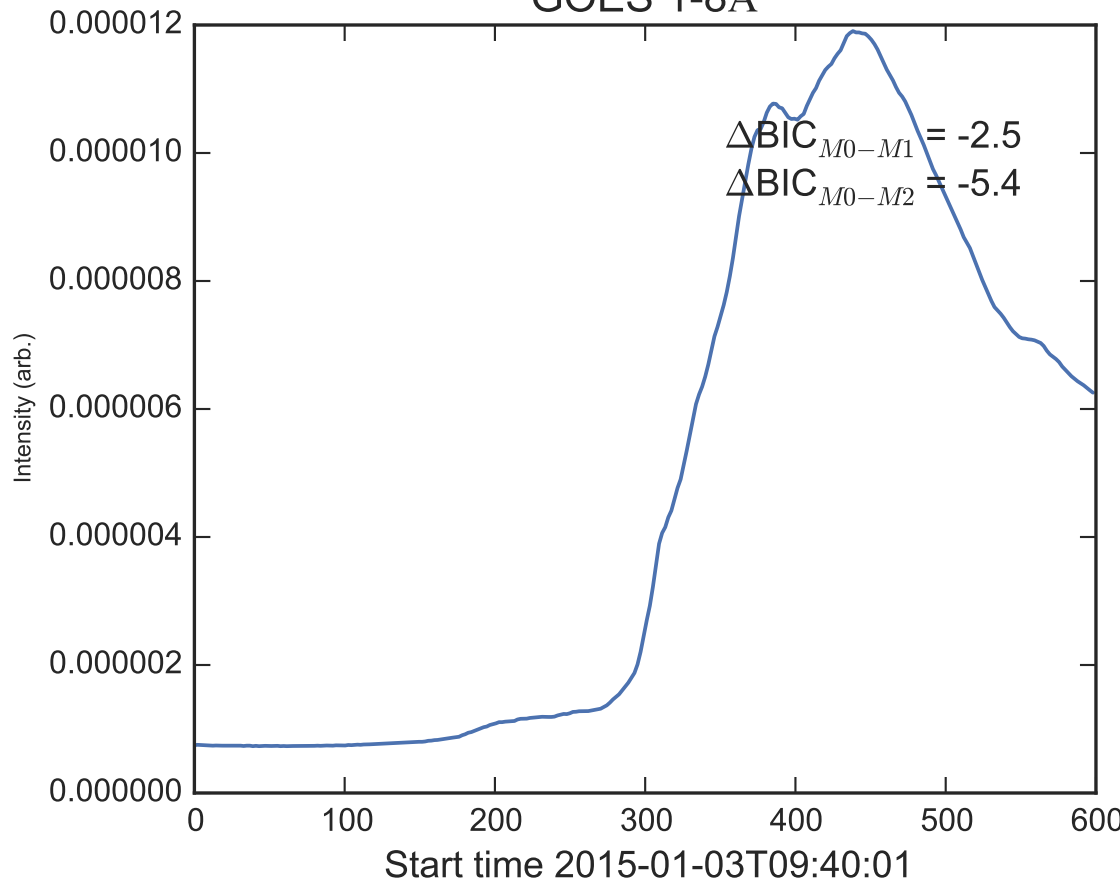

GOES 1-8Å

Power Spectral Density (PSD) - Model 0

Power Spectral Density (PSD) - Model 1

Power Spectral Density (PSD) - Model 2