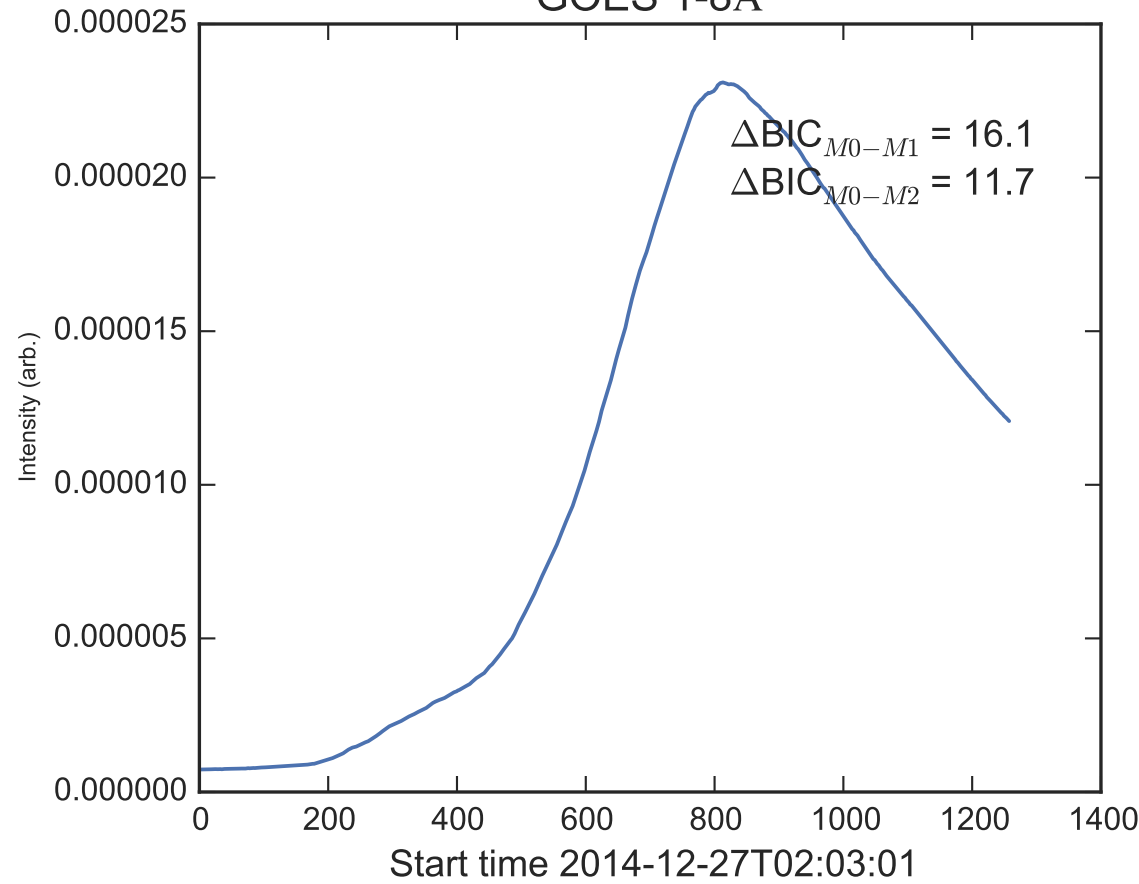

GOES 1-8Å

Power Spectral Density (PSD) - Model 0

Power Spectral Density (PSD) - Model 1

Power Spectral Density (PSD) - Model 2