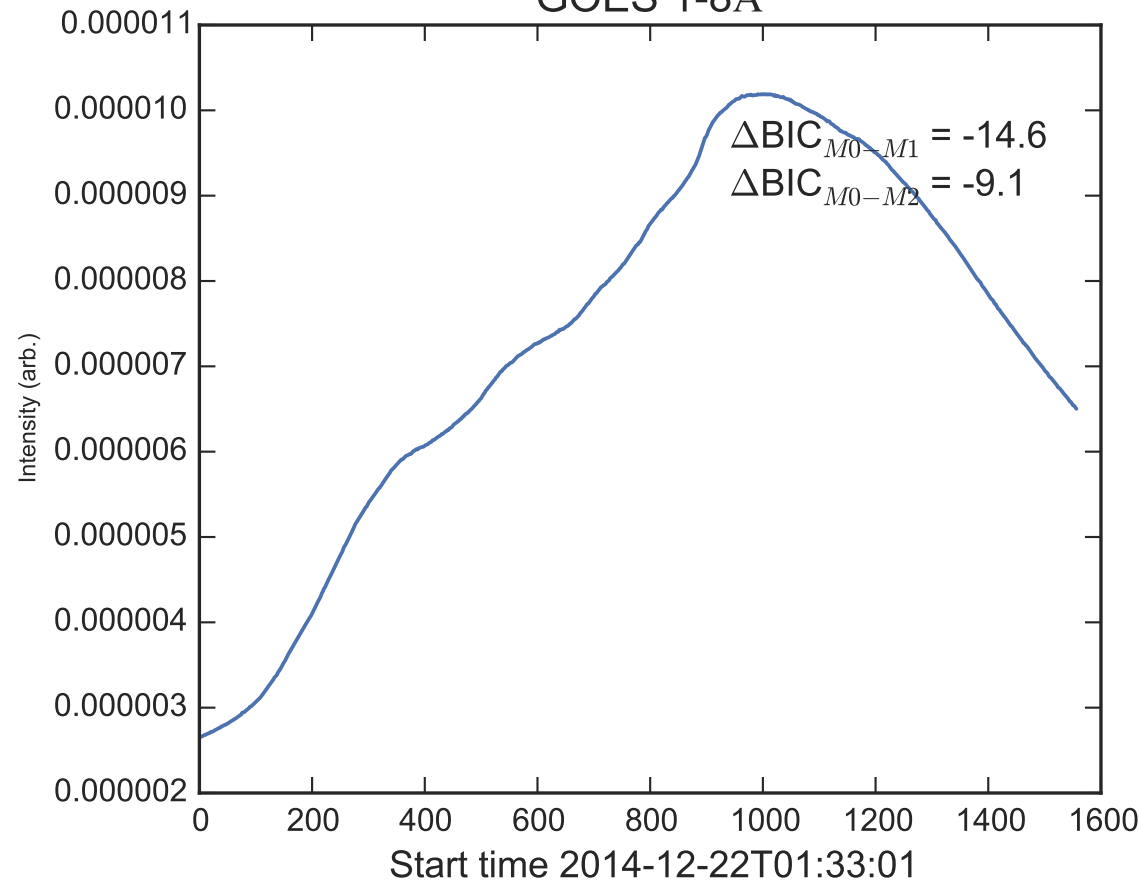

GOES 1-8Å

Power Spectral Density (PSD) - Model 0

Power Spectral Density (PSD) - Model 1

Power Spectral Density (PSD) - Model 2