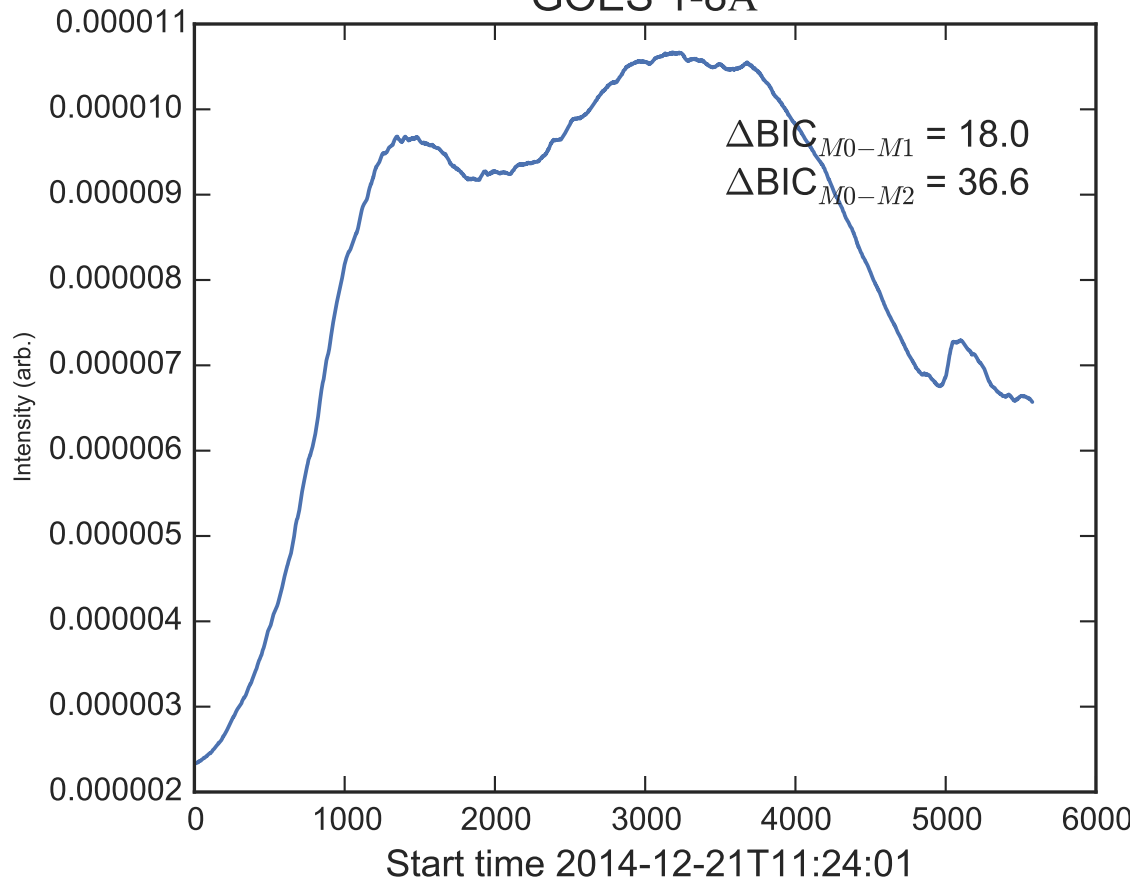

GOES 1-8Å

Power Spectral Density (PSD) - Model 0

Power Spectral Density (PSD) - Model 1

Power Spectral Density (PSD) - Model 2