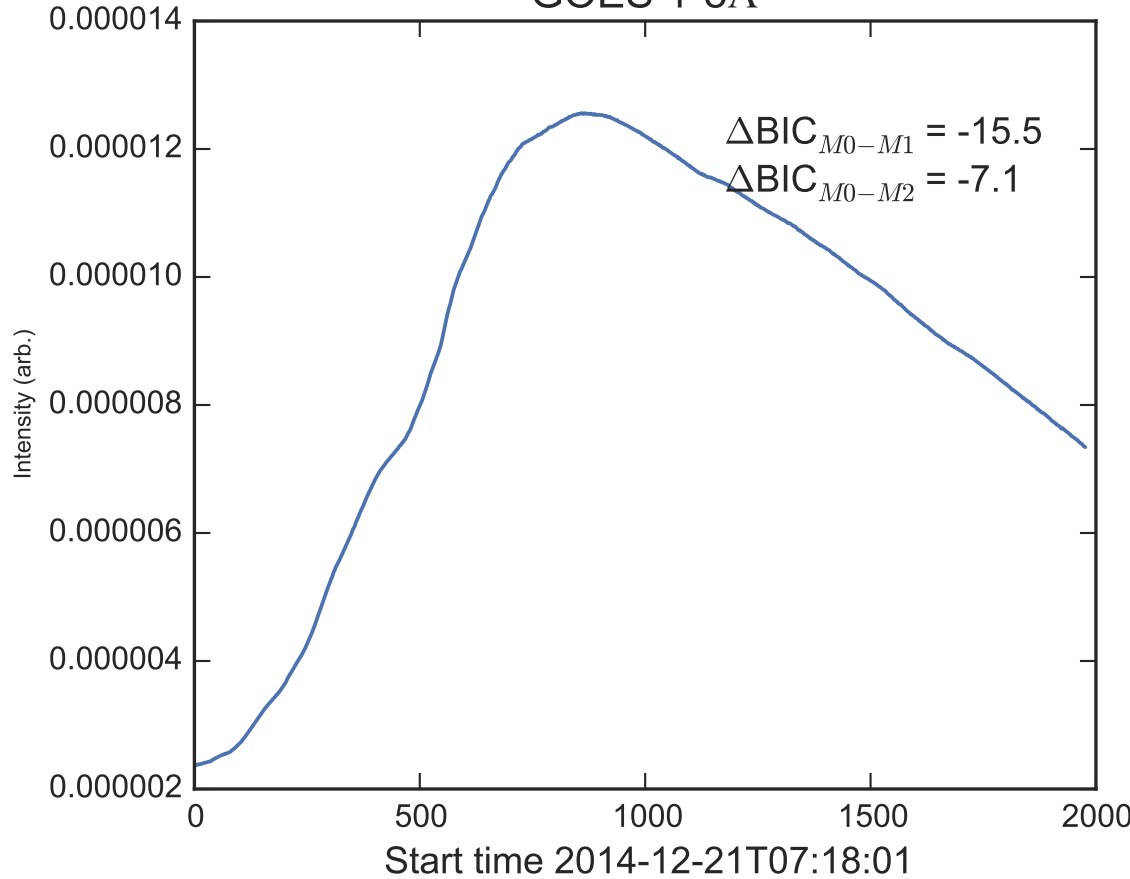

GOES 1-8Å

Power Spectral Density (PSD) - Model 0

Power Spectral Density (PSD) - Model 1

Power Spectral Density (PSD) - Model 2