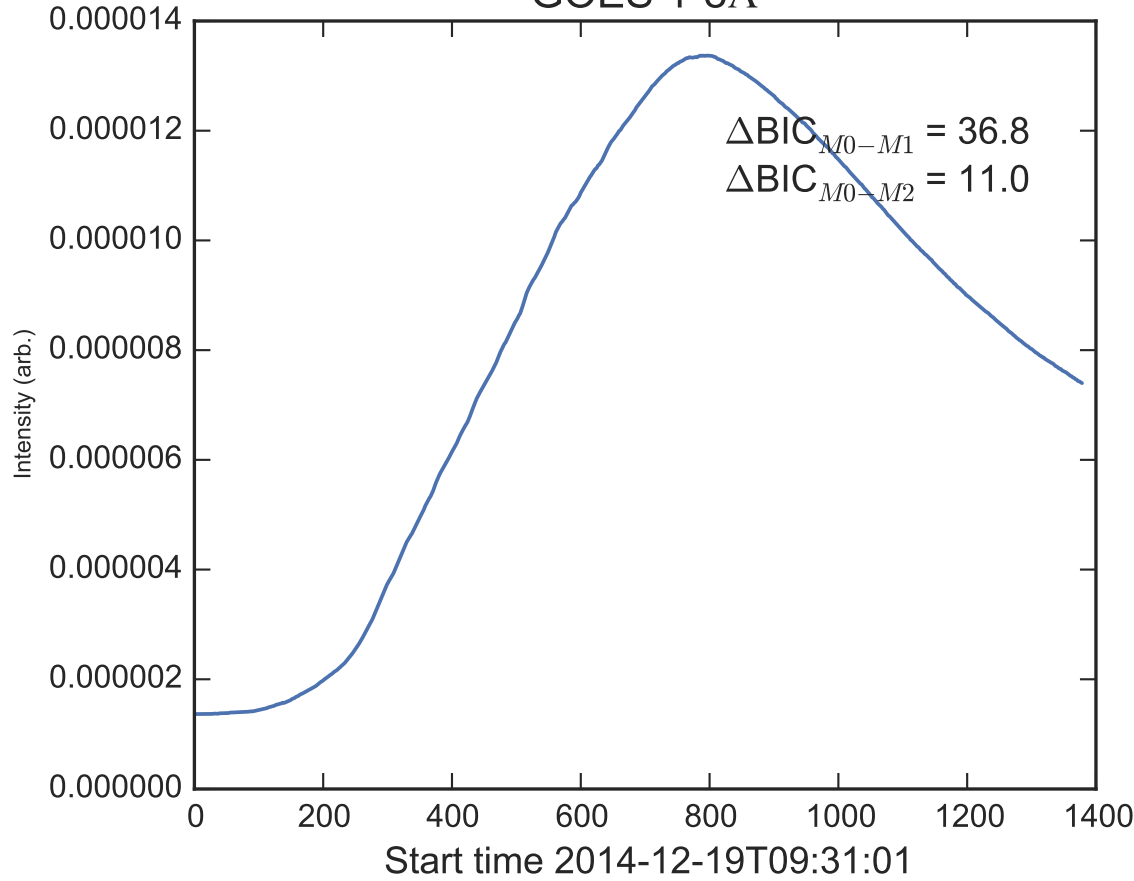

GOES 1-8Å

Power Spectral Density (PSD) - Model 0

Power Spectral Density (PSD) - Model 1

Power Spectral Density (PSD) - Model 2