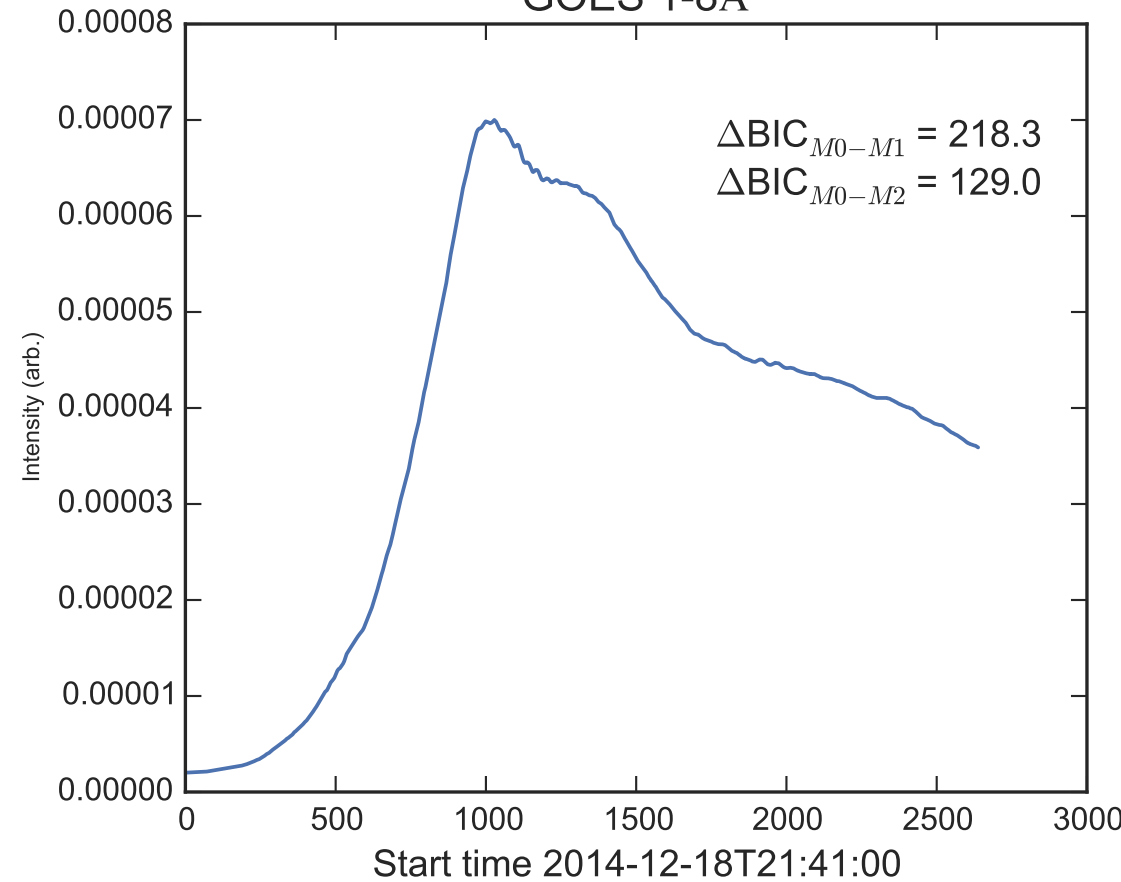

GOES 1-8Å

Power Spectral Density (PSD) - Model 0

Power Spectral Density (PSD) - Model 1

Power Spectral Density (PSD) - Model 2