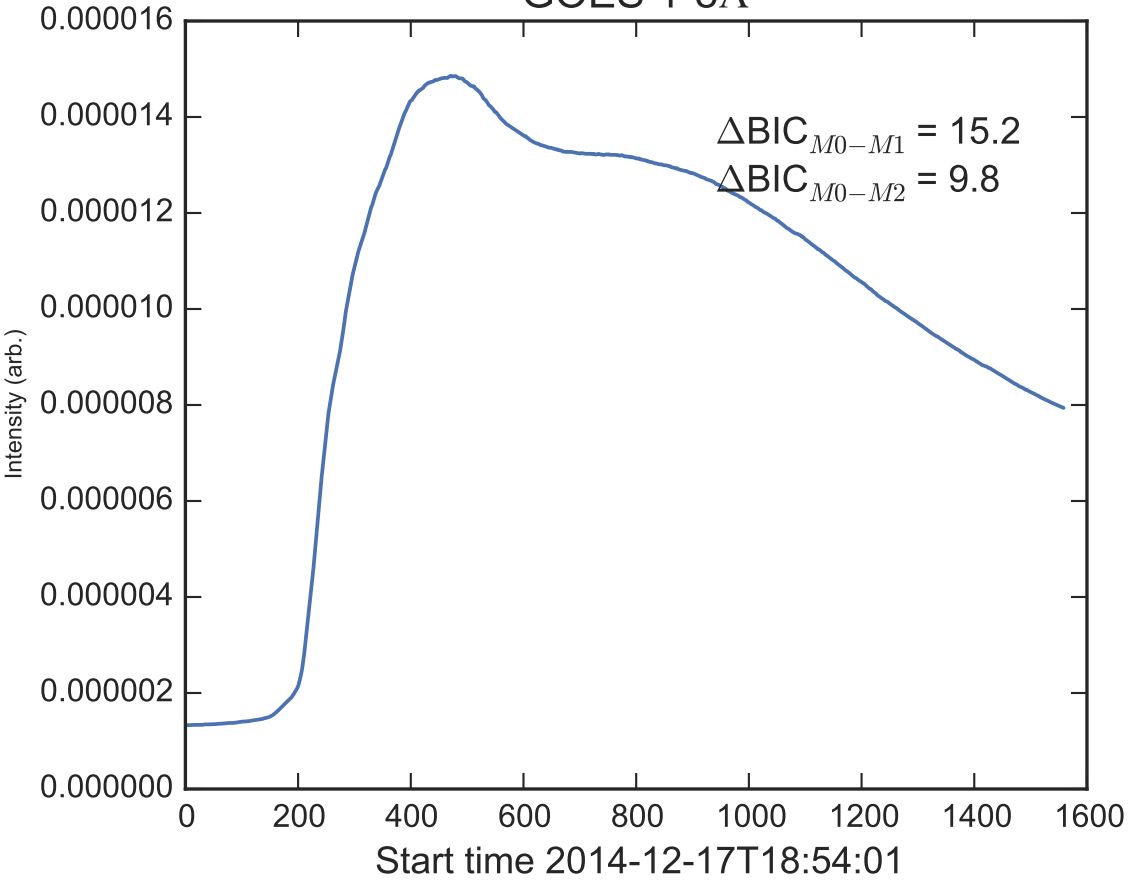

GOES 1-8Å

Power Spectral Density (PSD) - Model 0

Power Spectral Density (PSD) - Model 1

Power Spectral Density (PSD) - Model 2