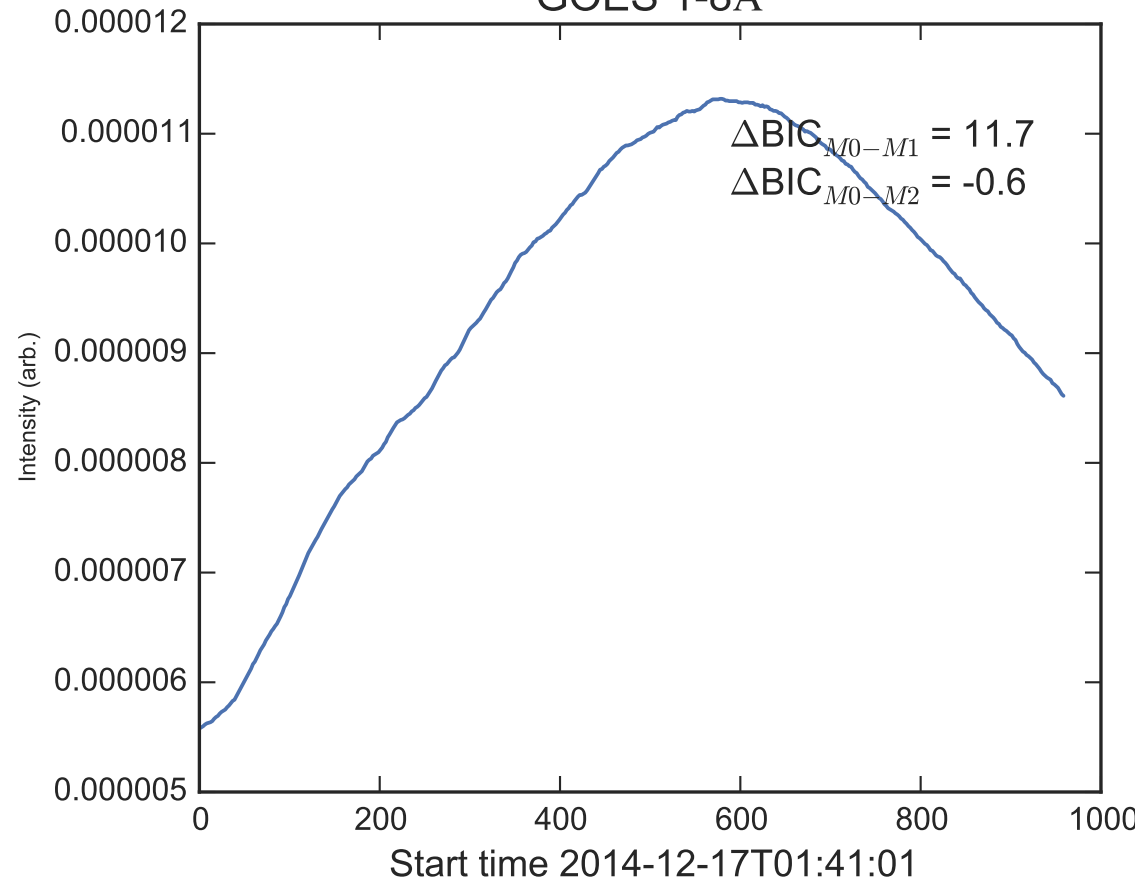

GOES 1-8Å

Power Spectral Density (PSD) - Model 0

Power Spectral Density (PSD) - Model 1

Power Spectral Density (PSD) - Model 2