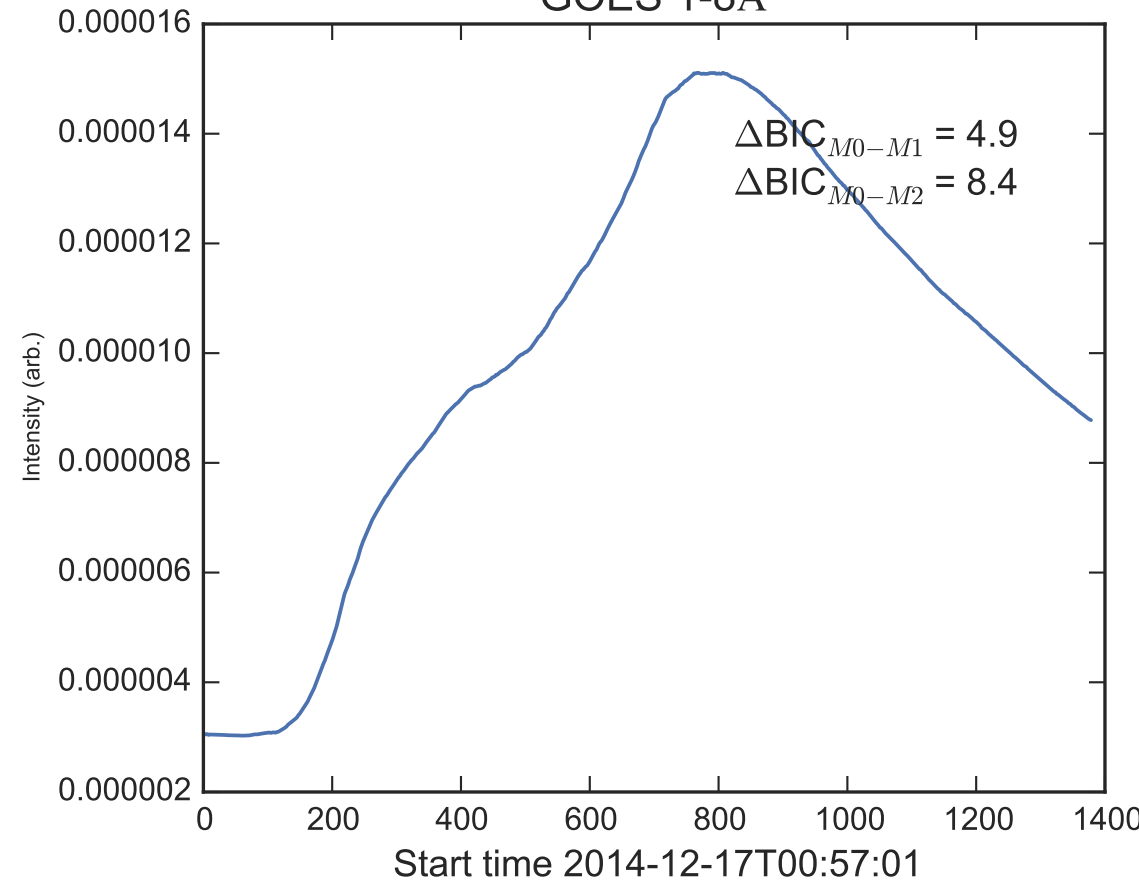

GOES 1-8Å

Power Spectral Density (PSD) - Model 0

Power Spectral Density (PSD) - Model 1

Power Spectral Density (PSD) - Model 2