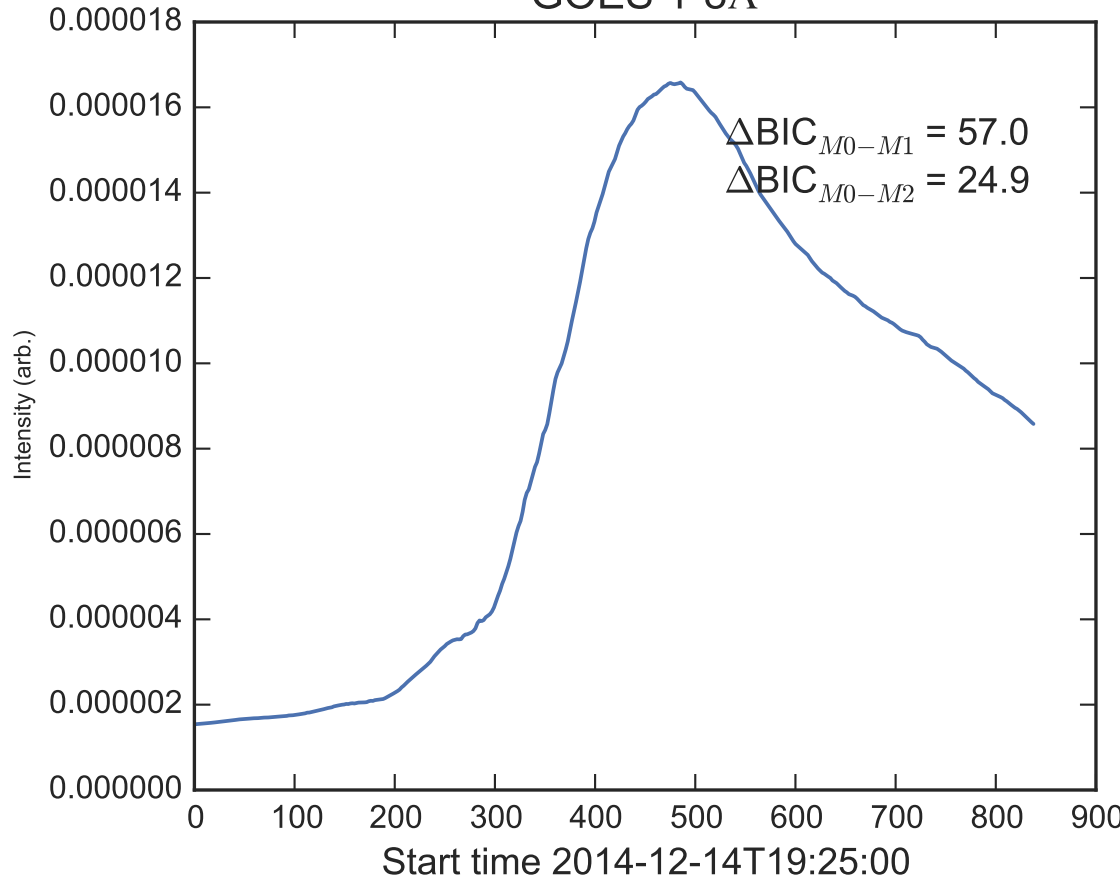

GOES 1-8Å

Power Spectral Density (PSD) - Model 0

Power Spectral Density (PSD) - Model 1

Power Spectral Density (PSD) - Model 2