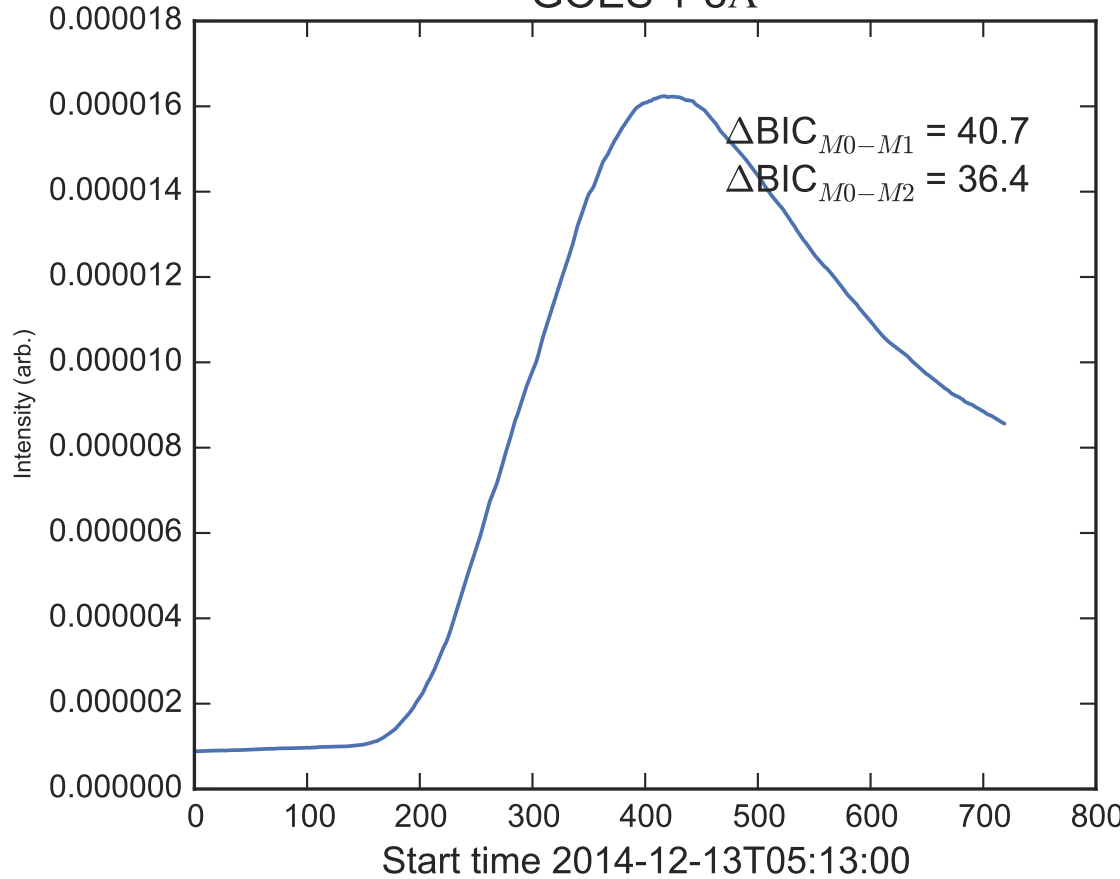

GOES 1-8Å

Power Spectral Density (PSD) - Model 0

Power Spectral Density (PSD) - Model 1

Power Spectral Density (PSD) - Model 2