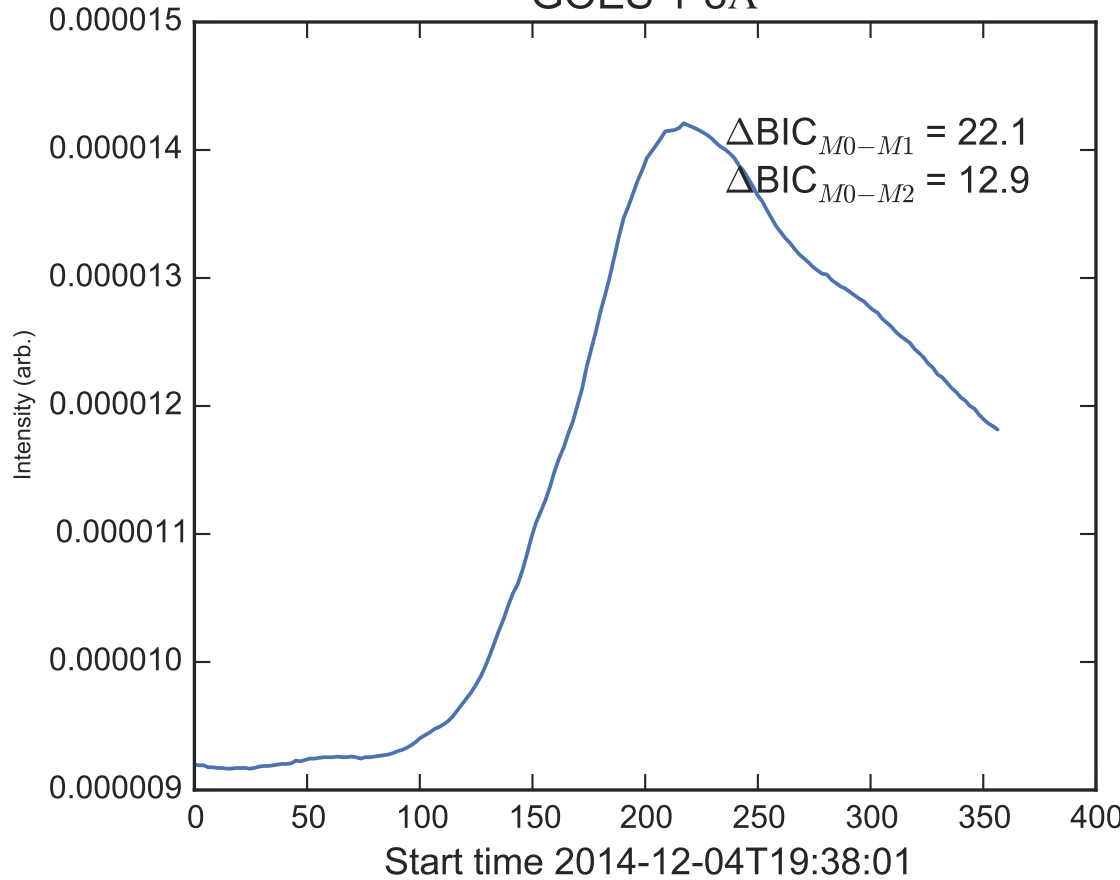

GOES 1-8Å

Power Spectral Density (PSD) - Model 0

Power Spectral Density (PSD) - Model 1

Power Spectral Density (PSD) - Model 2