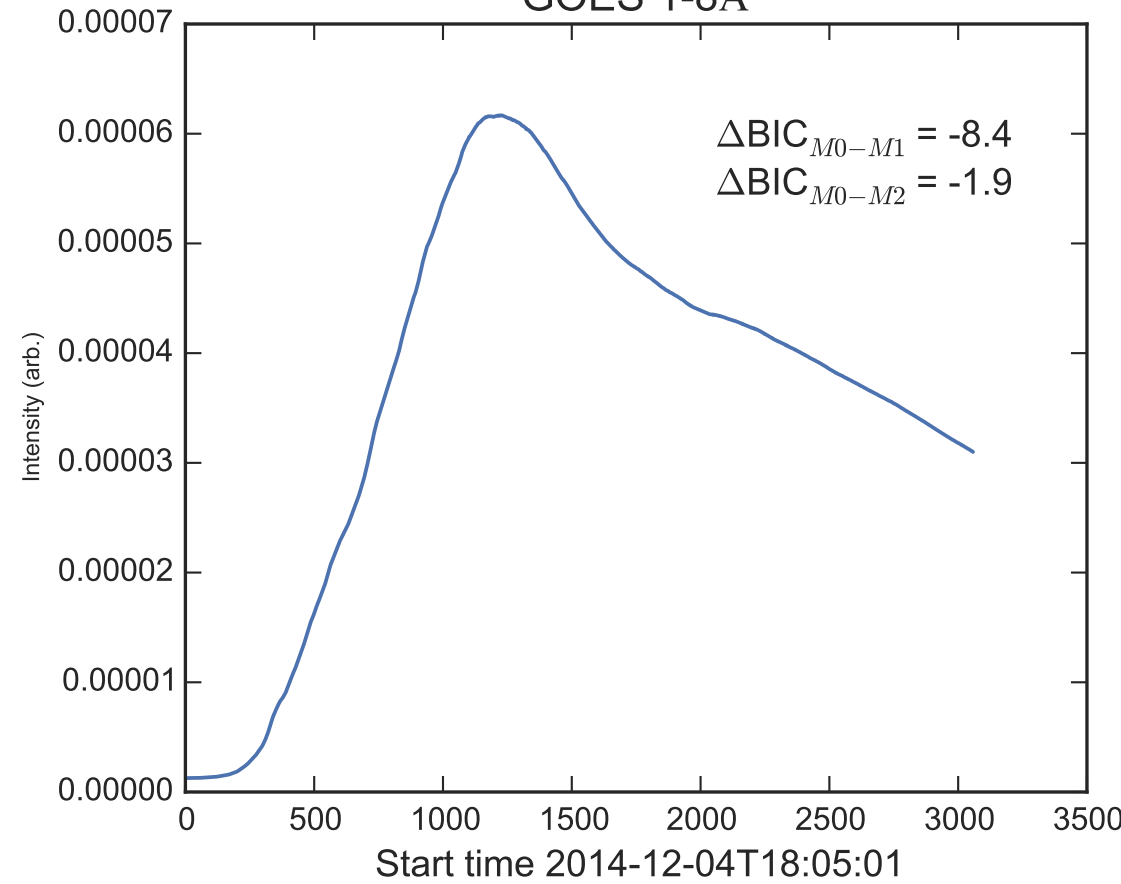

GOES 1-8Å

Power Spectral Density (PSD) - Model 0

Power Spectral Density (PSD) - Model 1

Power Spectral Density (PSD) - Model 2