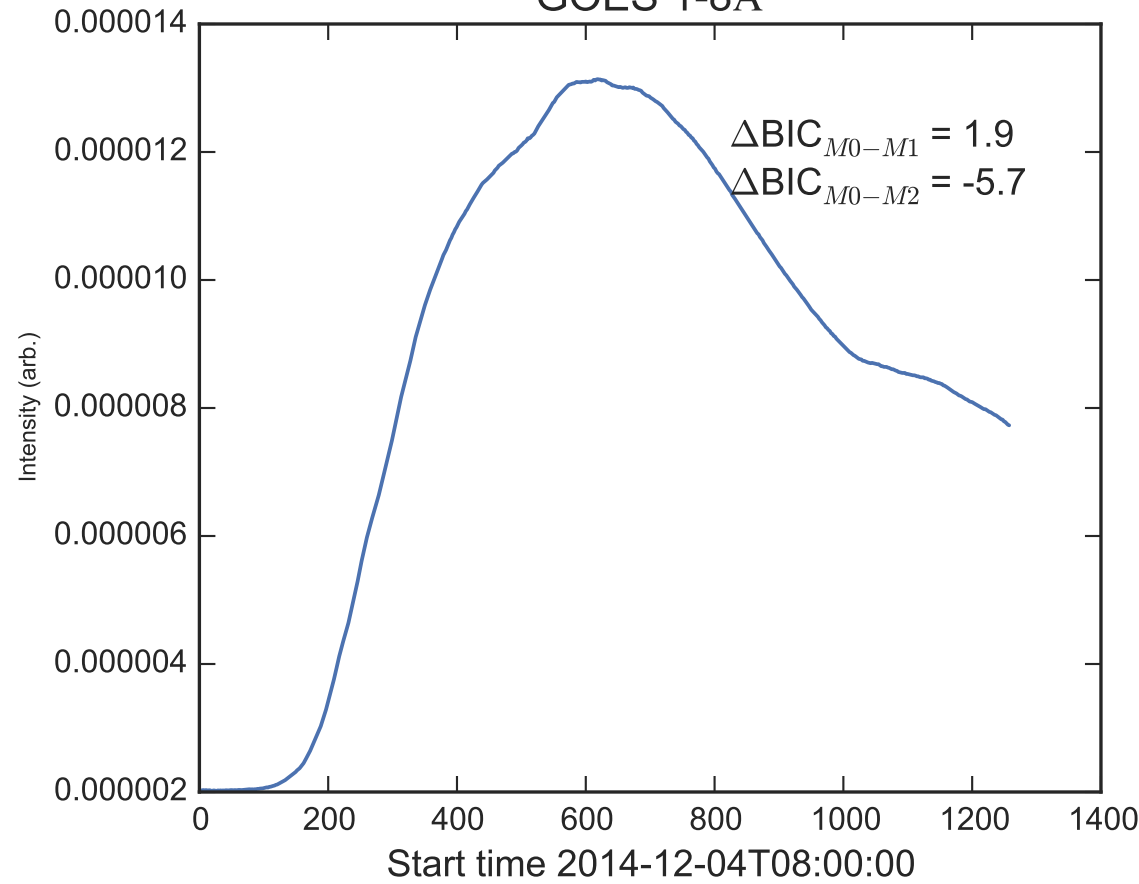

GOES 1-8Å

Power Spectral Density (PSD) - Model 0

Power Spectral Density (PSD) - Model 1

Power Spectral Density (PSD) - Model 2