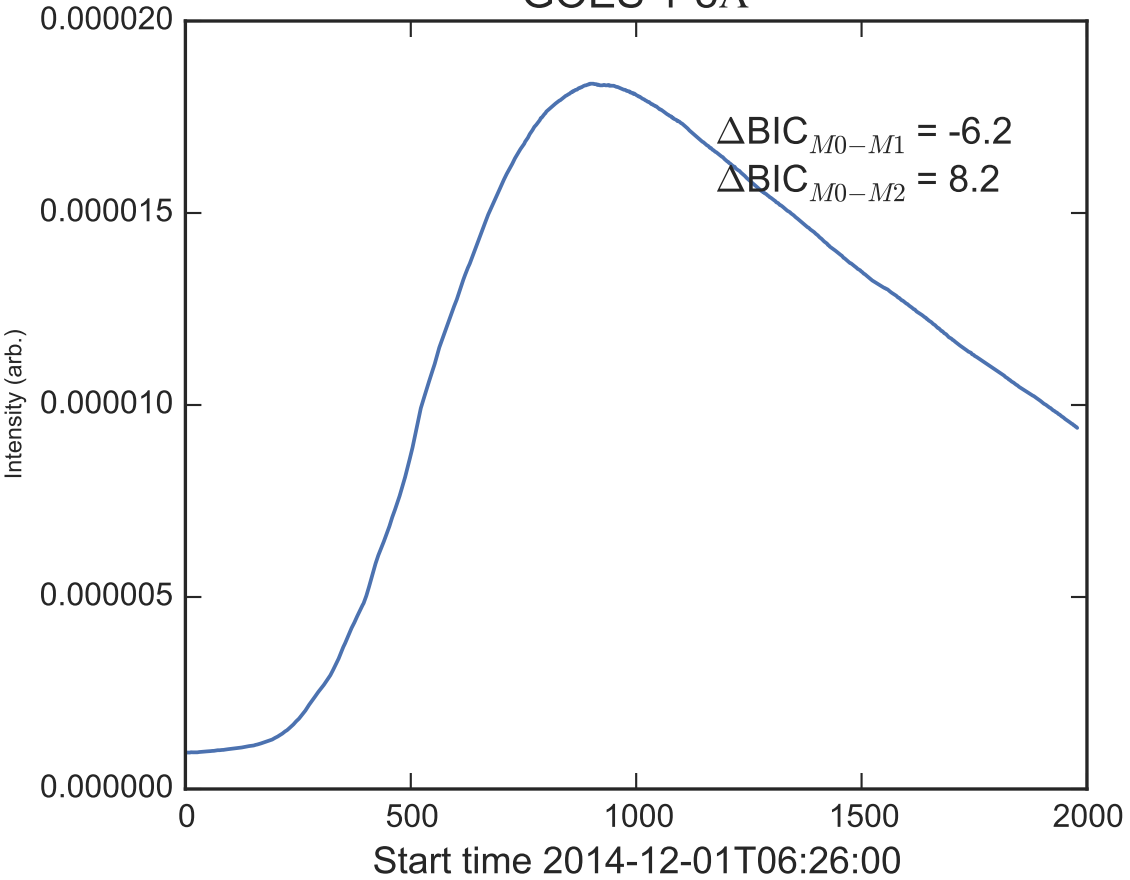

GOES 1-8Å

Power Spectral Density (PSD) - Model 0

Power Spectral Density (PSD) - Model 1

Power Spectral Density (PSD) - Model 2