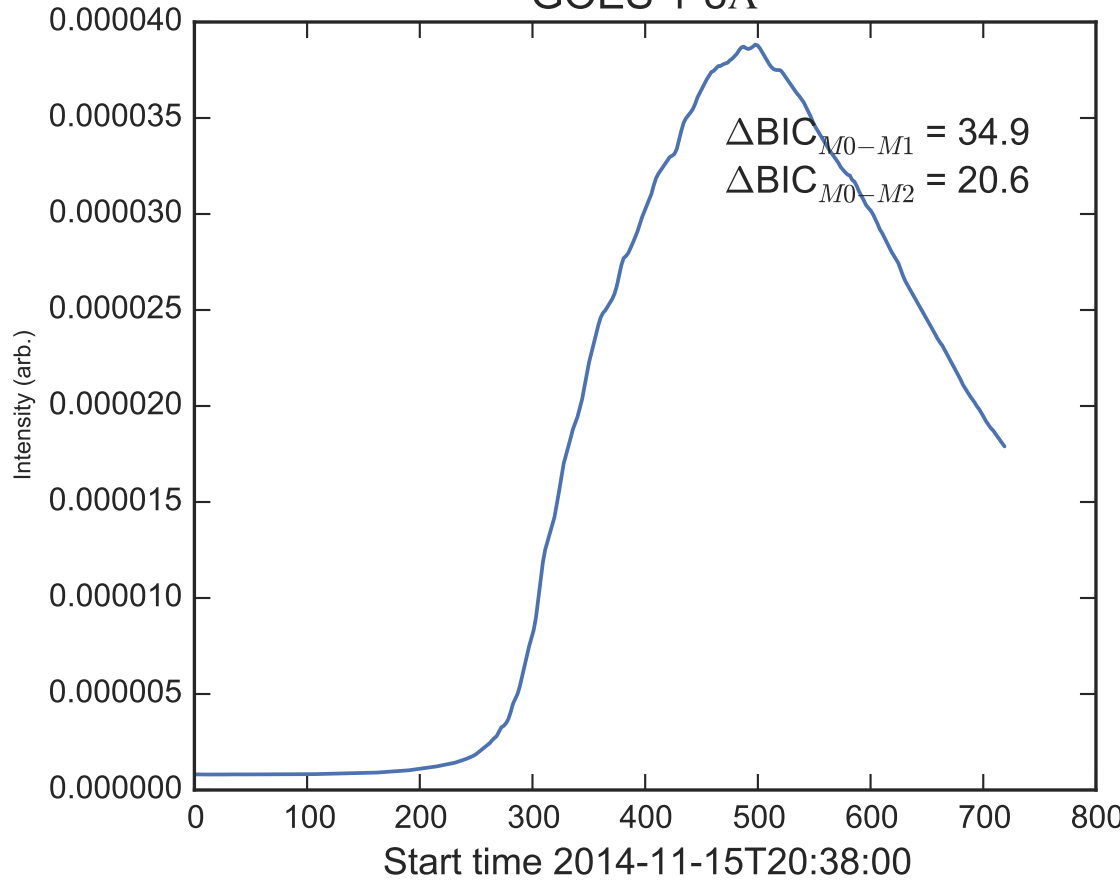

GOES 1-8Å

Power Spectral Density (PSD) - Model 0

Power Spectral Density (PSD) - Model 1

Power Spectral Density (PSD) - Model 2