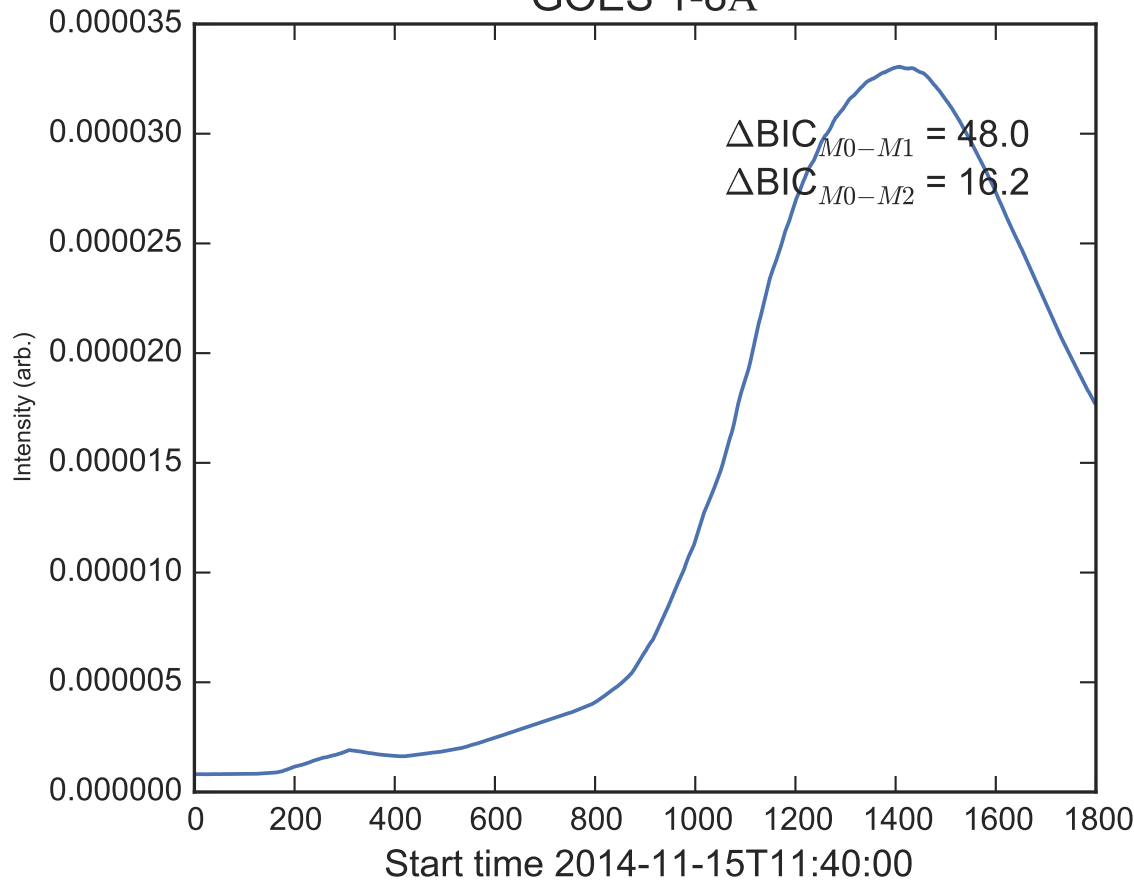

GOES 1-8Å

Power Spectral Density (PSD) - Model 0

Power Spectral Density (PSD) - Model 1

Power Spectral Density (PSD) - Model 2