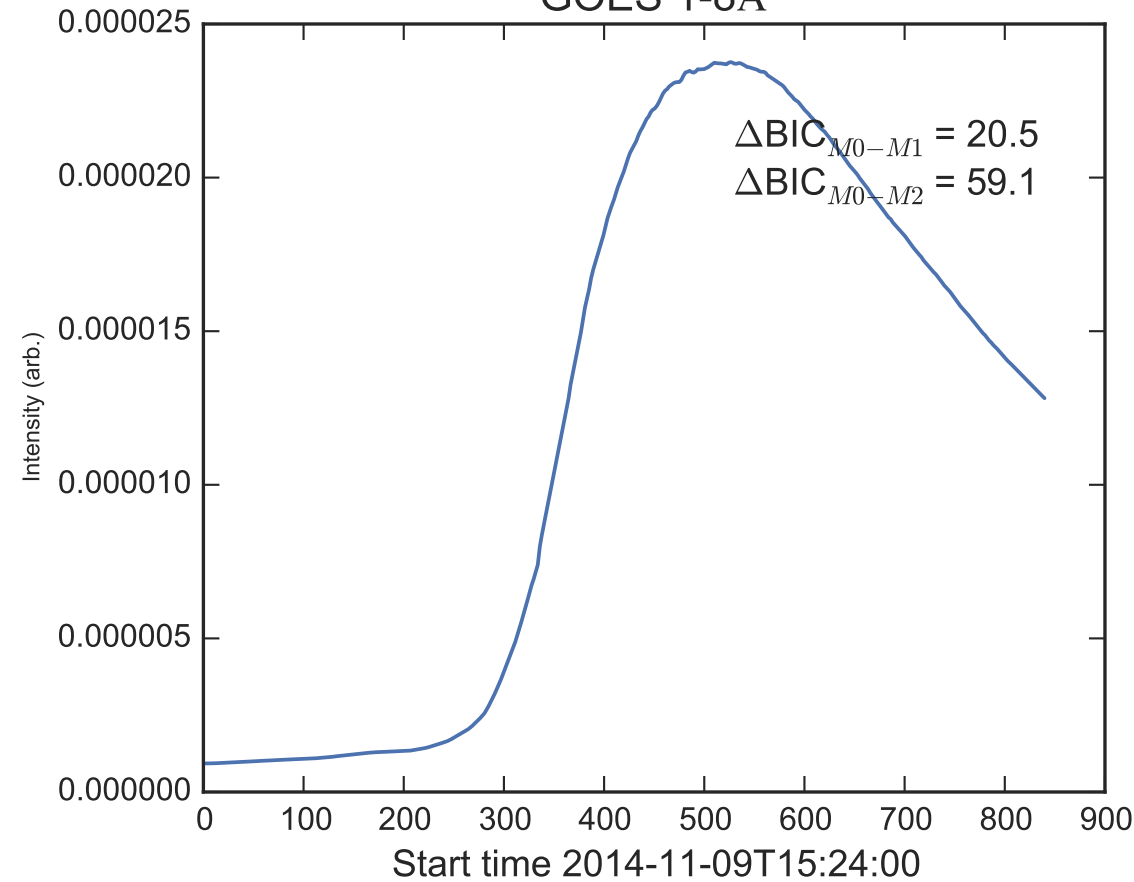

GOES 1-8Å

Power Spectral Density (PSD) - Model 0

Power Spectral Density (PSD) - Model 1

Power Spectral Density (PSD) - Model 2