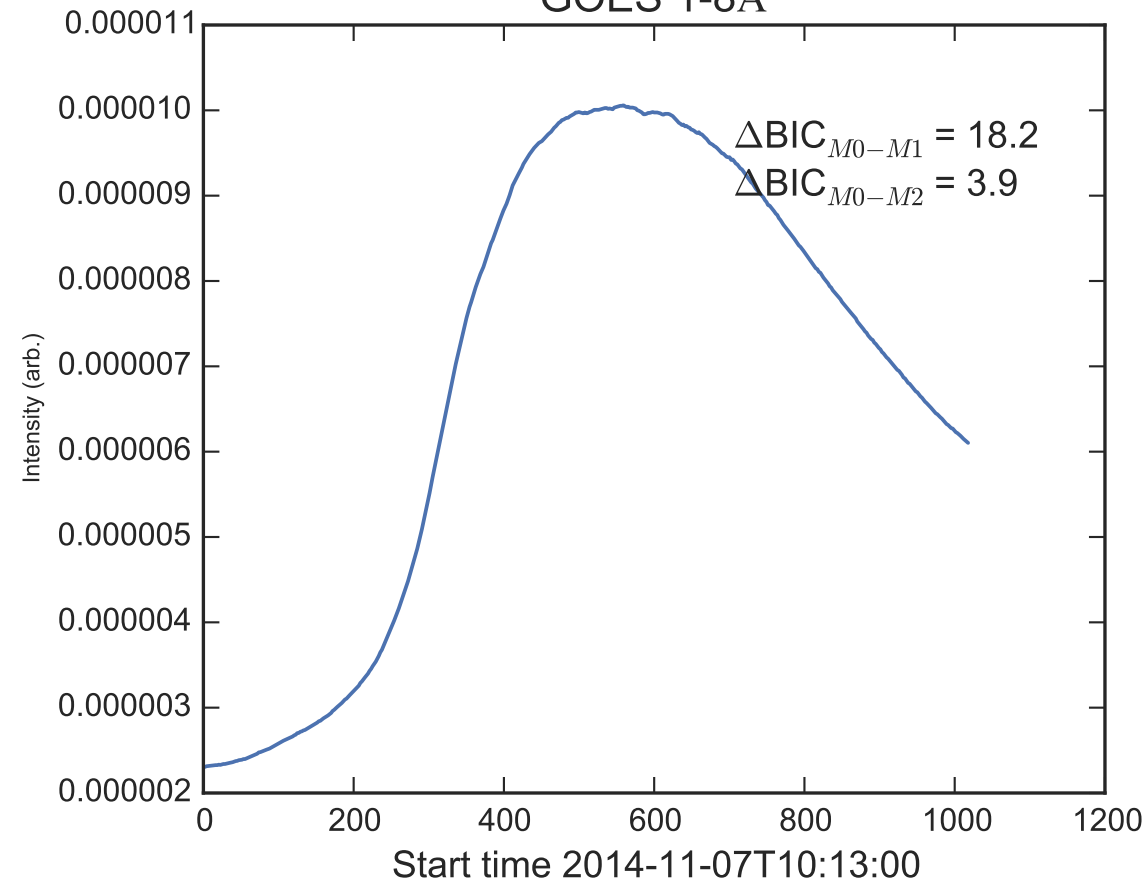

GOES 1-8Å

Power Spectral Density (PSD) - Model 0

Power Spectral Density (PSD) - Model 1

Power Spectral Density (PSD) - Model 2