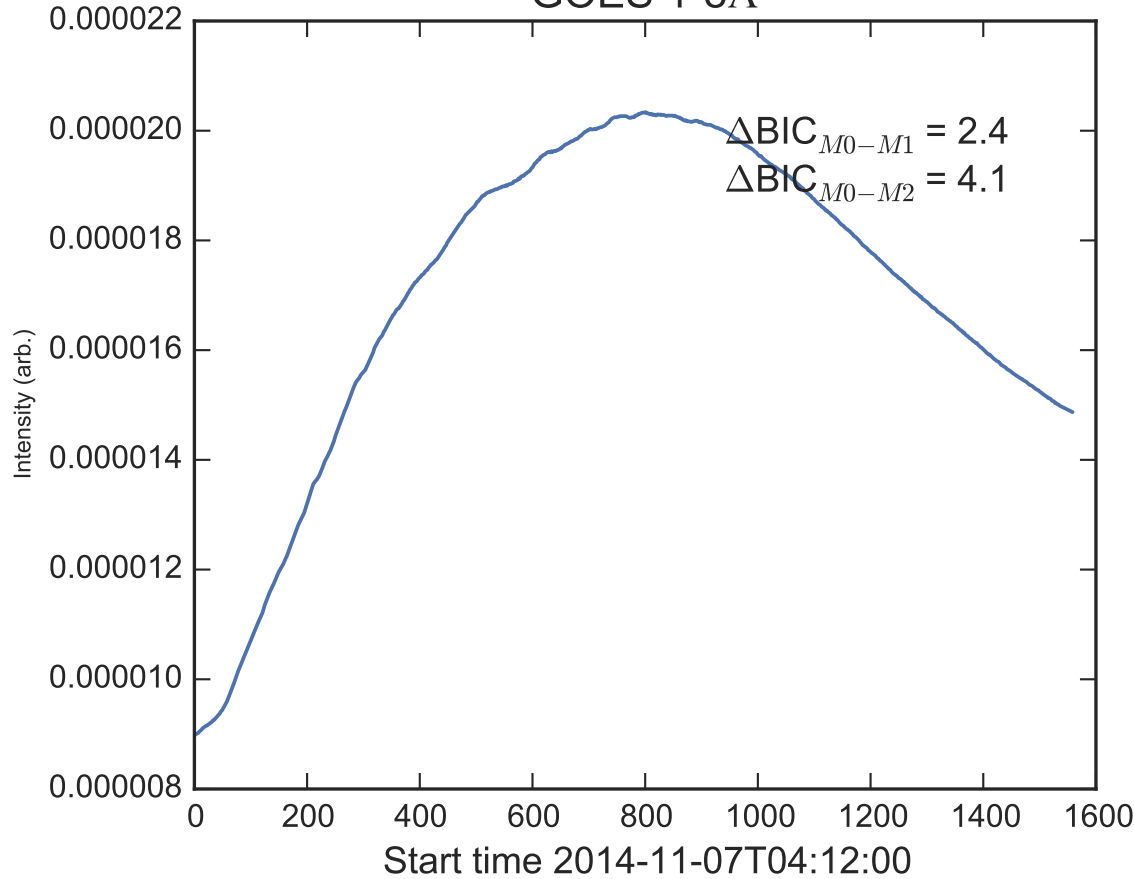

GOES 1-8Å

Power Spectral Density (PSD) - Model 0

Power Spectral Density (PSD) - Model 1

Power Spectral Density (PSD) - Model 2