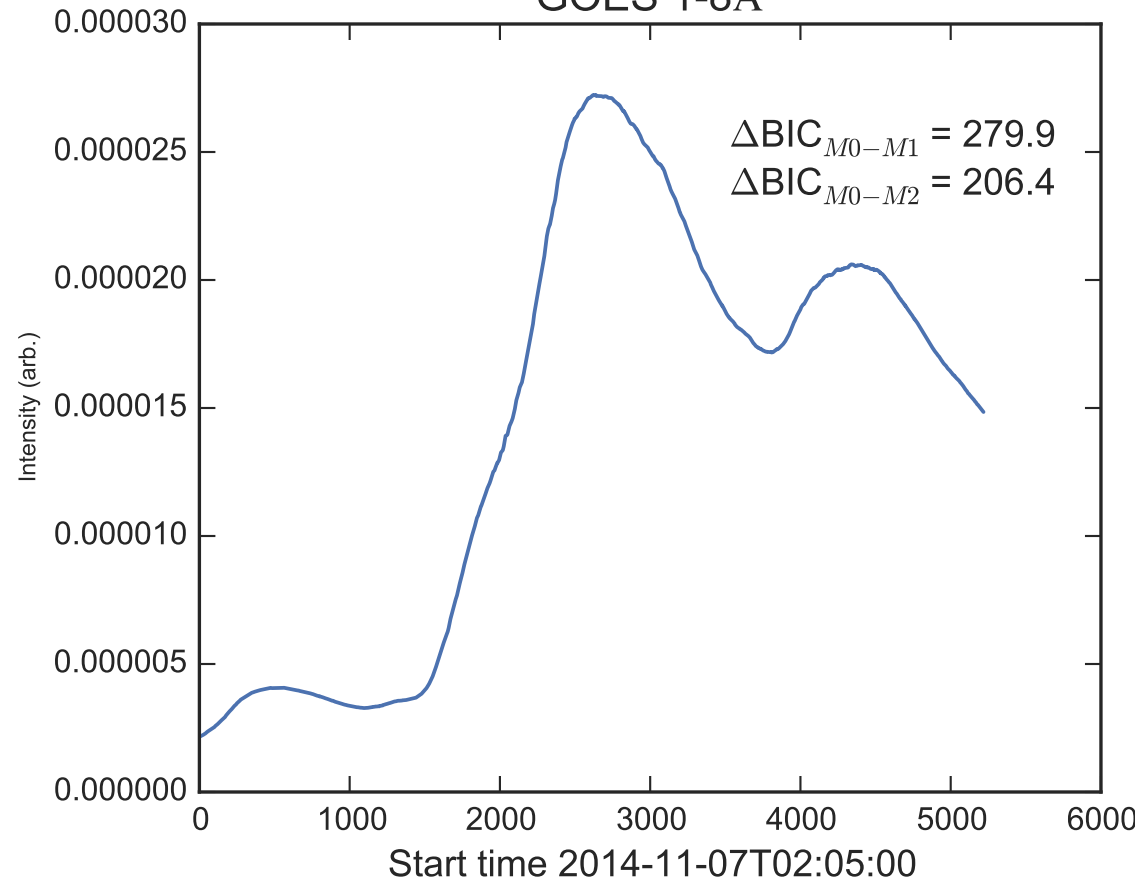

GOES 1-8Å

Power Spectral Density (PSD) - Model 0

Power Spectral Density (PSD) - Model 1

Power Spectral Density (PSD) - Model 2