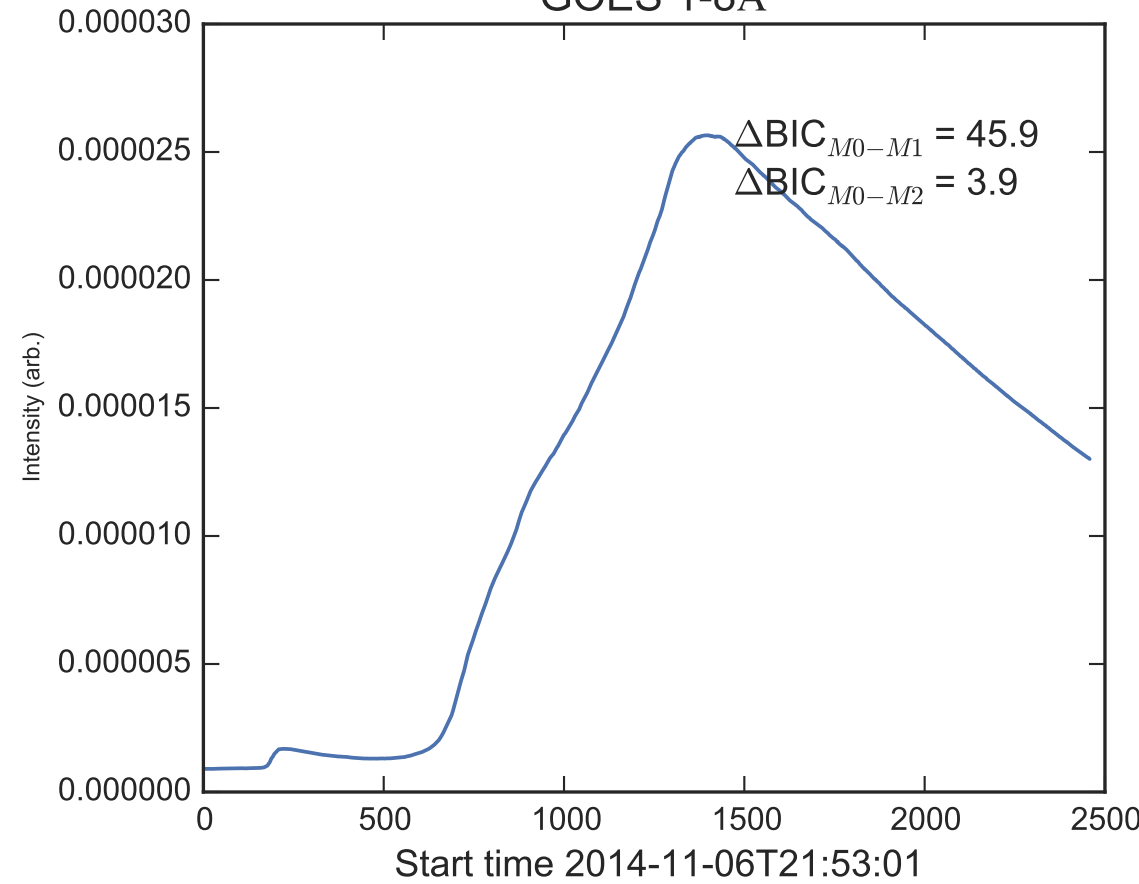

GOES 1-8Å

Power Spectral Density (PSD) - Model 0

Power Spectral Density (PSD) - Model 1

Power Spectral Density (PSD) - Model 2