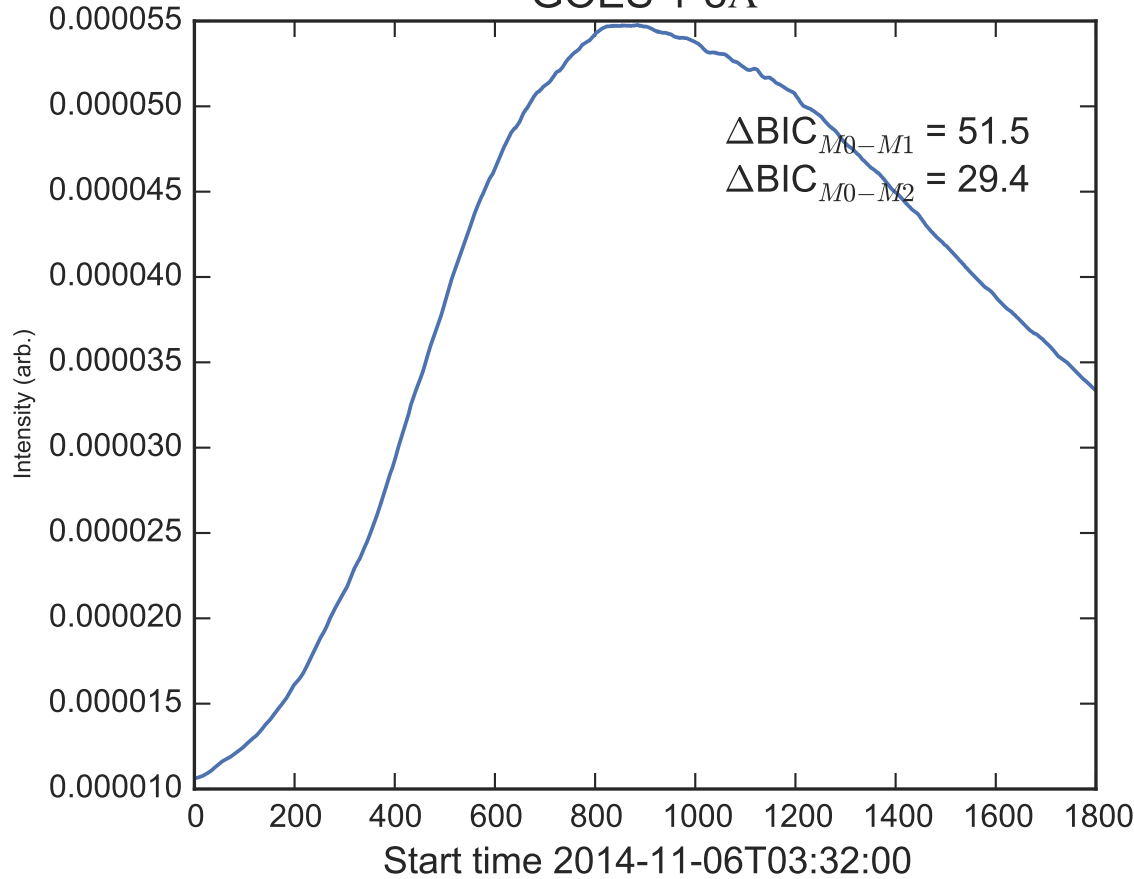

GOES 1-8Å

Power Spectral Density (PSD) - Model 0

Power Spectral Density (PSD) - Model 1

Power Spectral Density (PSD) - Model 2