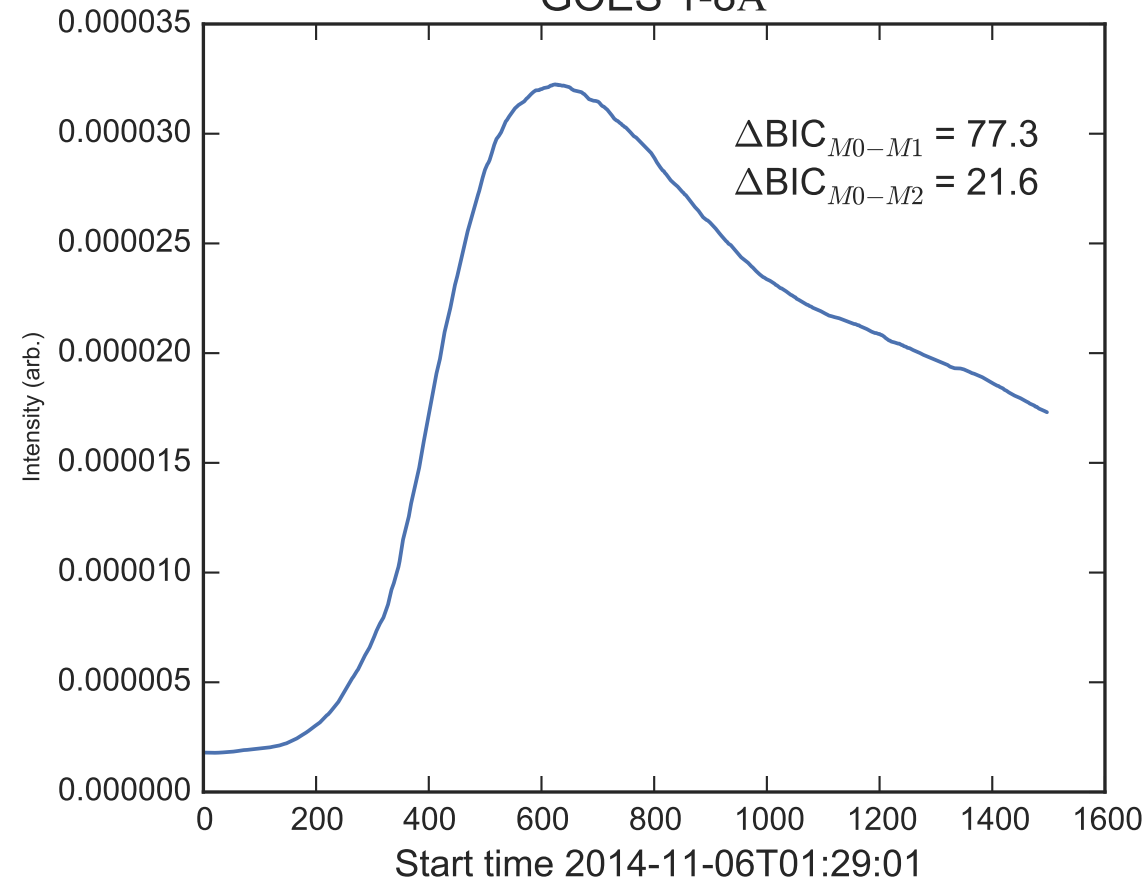

GOES 1-8Å

Power Spectral Density (PSD) - Model 0

Power Spectral Density (PSD) - Model 1

Power Spectral Density (PSD) - Model 2