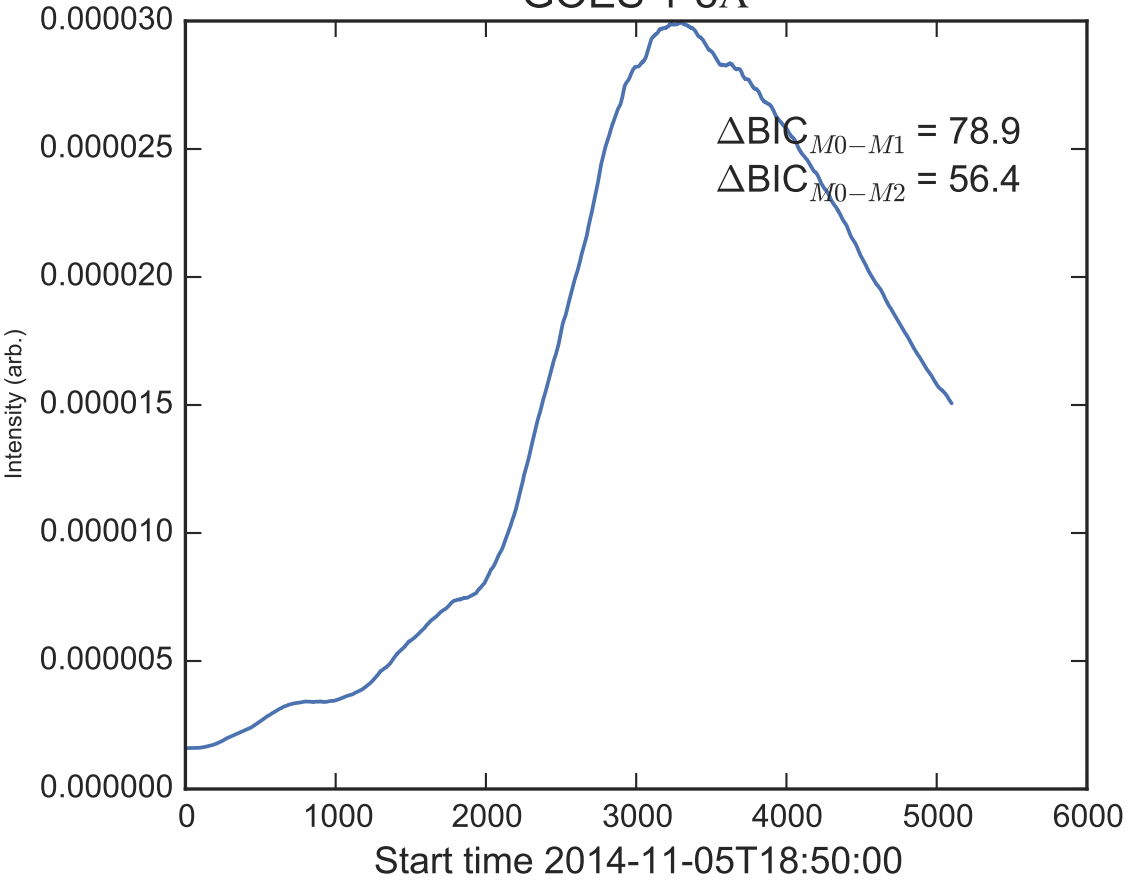

GOES 1-8Å

Power Spectral Density (PSD) - Model 0

Power Spectral Density (PSD) - Model 1

Power Spectral Density (PSD) - Model 2