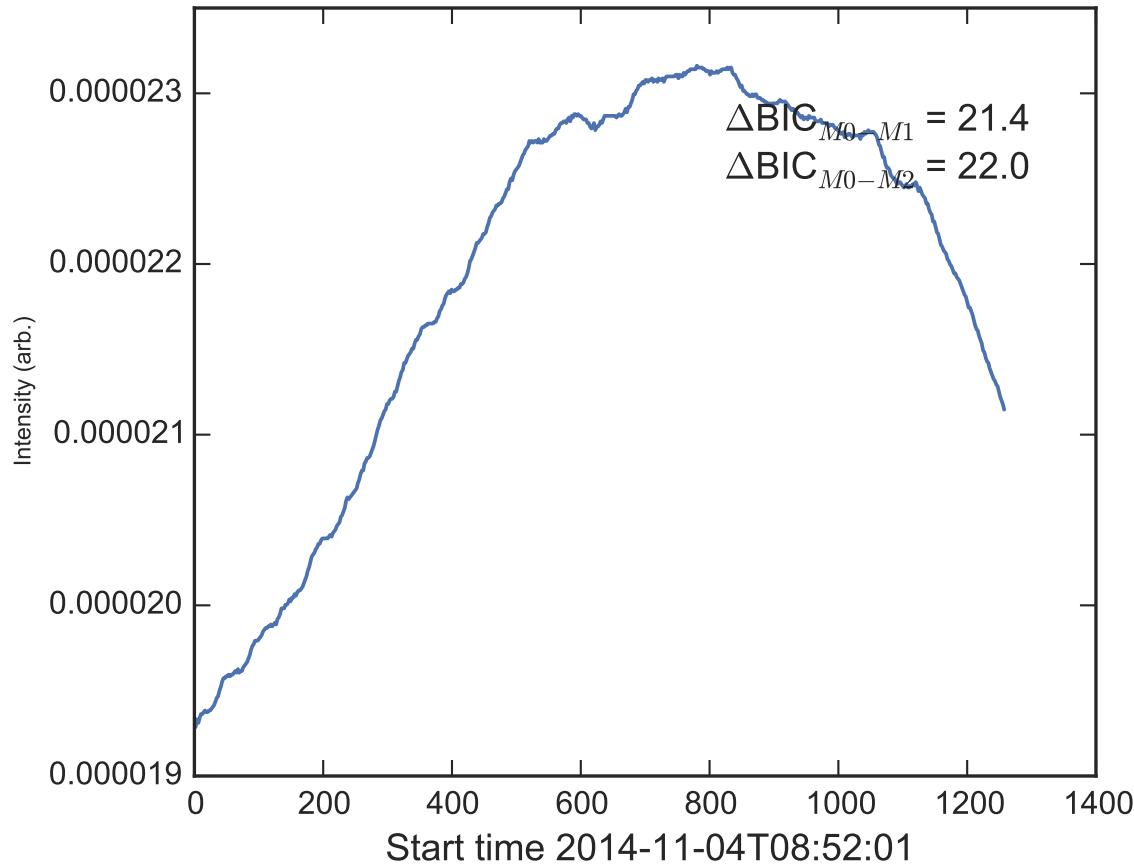

GOES 1-8Å

Power Spectral Density (PSD) - Model 0

Power Spectral Density (PSD) - Model 1

Power Spectral Density (PSD) - Model 2