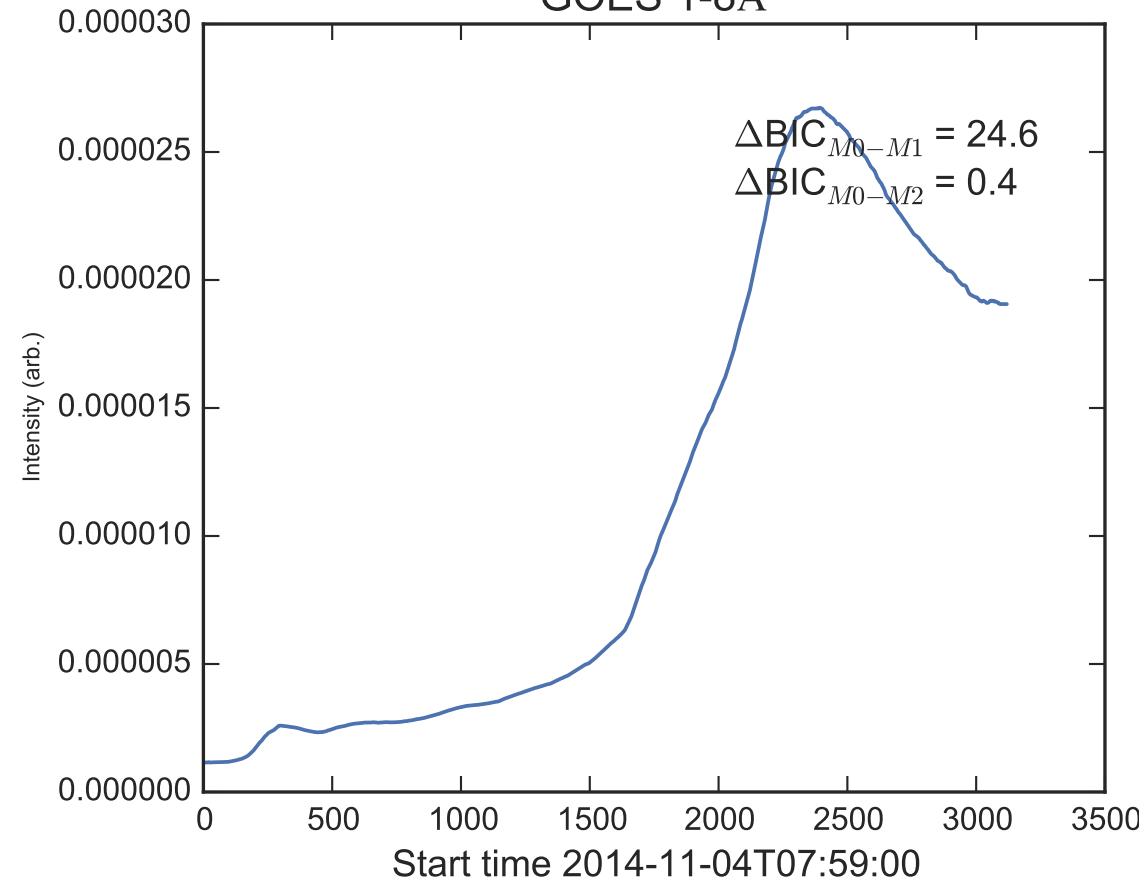

GOES 1-8Å

Power Spectral Density (PSD) - Model 0

Power Spectral Density (PSD) - Model 1

Power Spectral Density (PSD) - Model 2