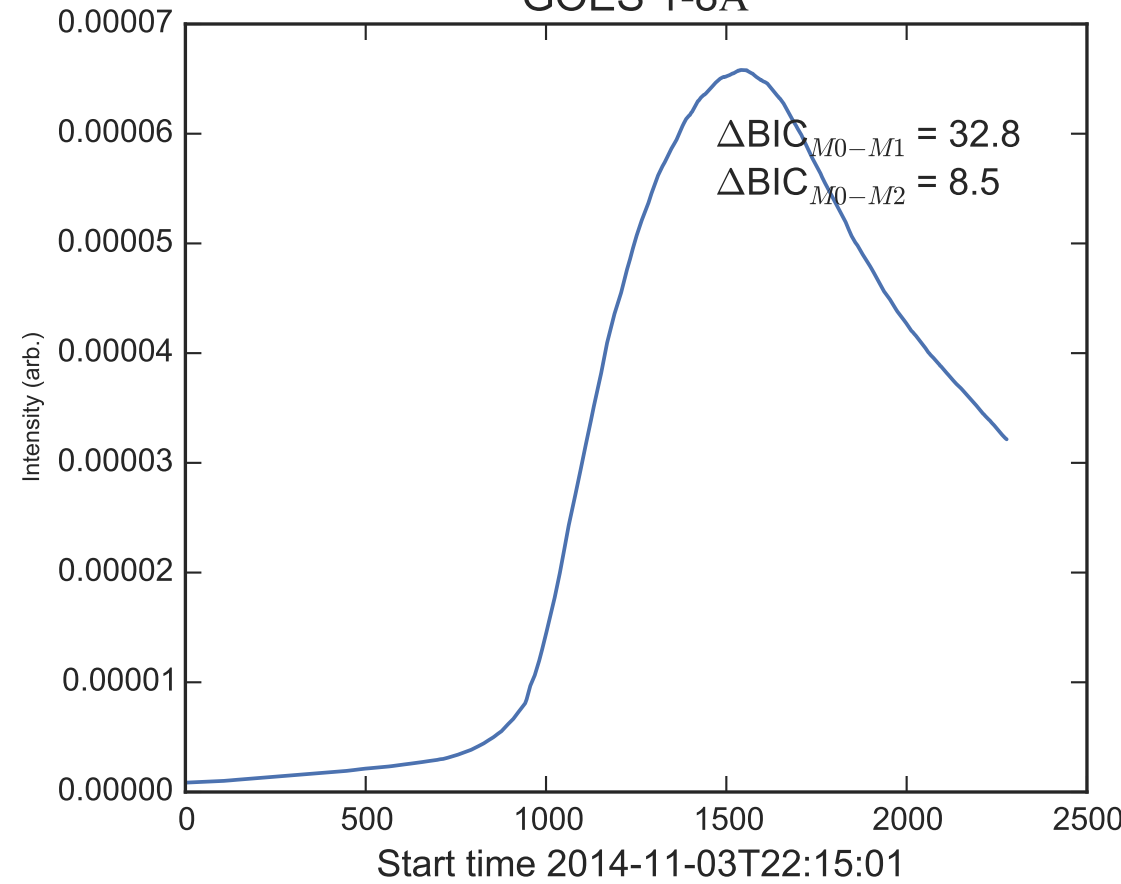

GOES 1-8Å

Power Spectral Density (PSD) - Model 0

Power Spectral Density (PSD) - Model 1

Power Spectral Density (PSD) - Model 2