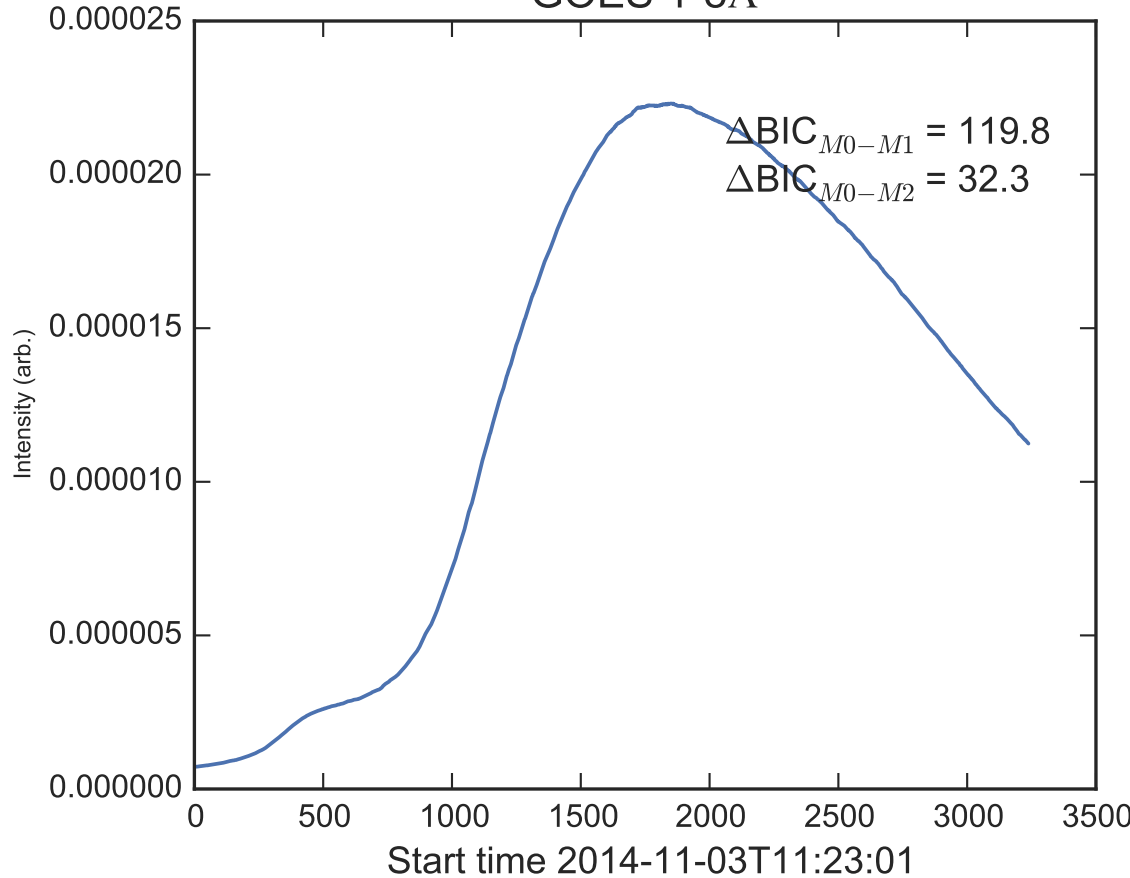

GOES 1-8Å

Power Spectral Density (PSD) - Model 0

Power Spectral Density (PSD) - Model 1

Power Spectral Density (PSD) - Model 2