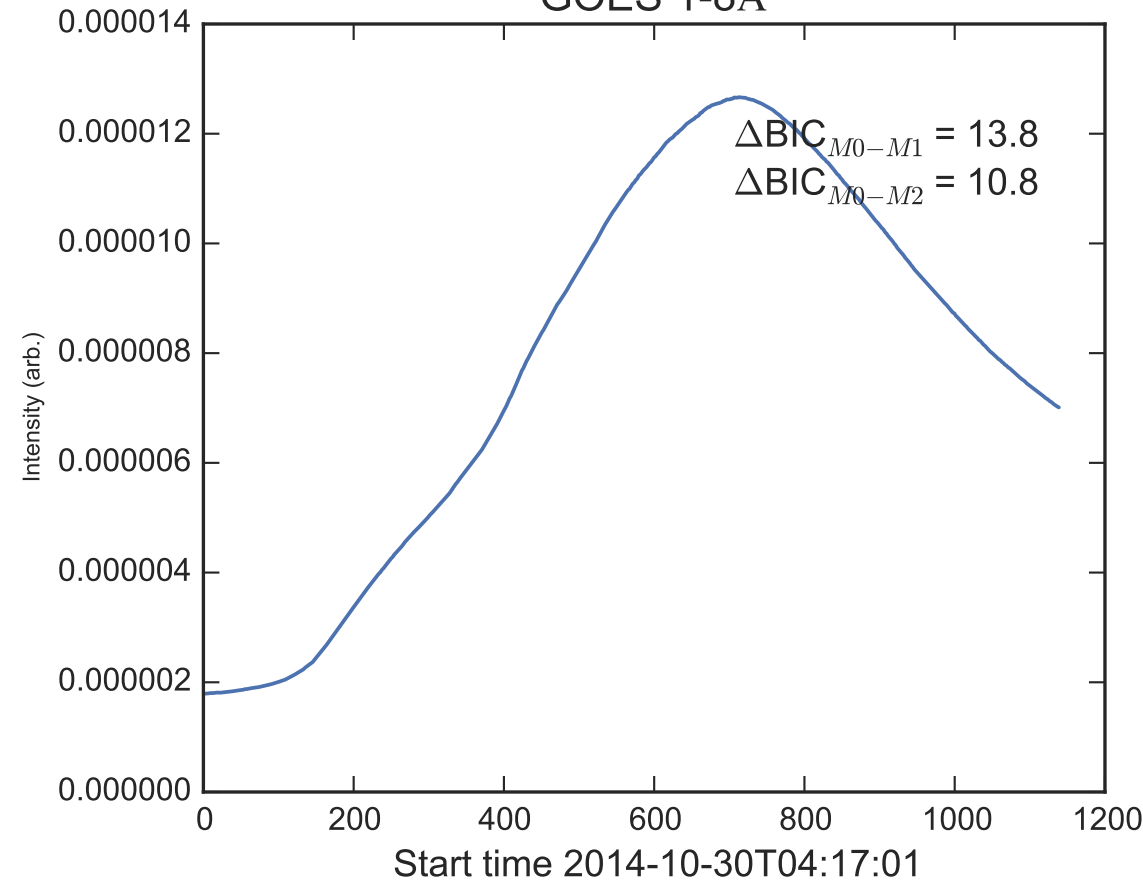

GOES 1-8Å

Power Spectral Density (PSD) - Model 0

Power Spectral Density (PSD) - Model 1

Power Spectral Density (PSD) - Model 2