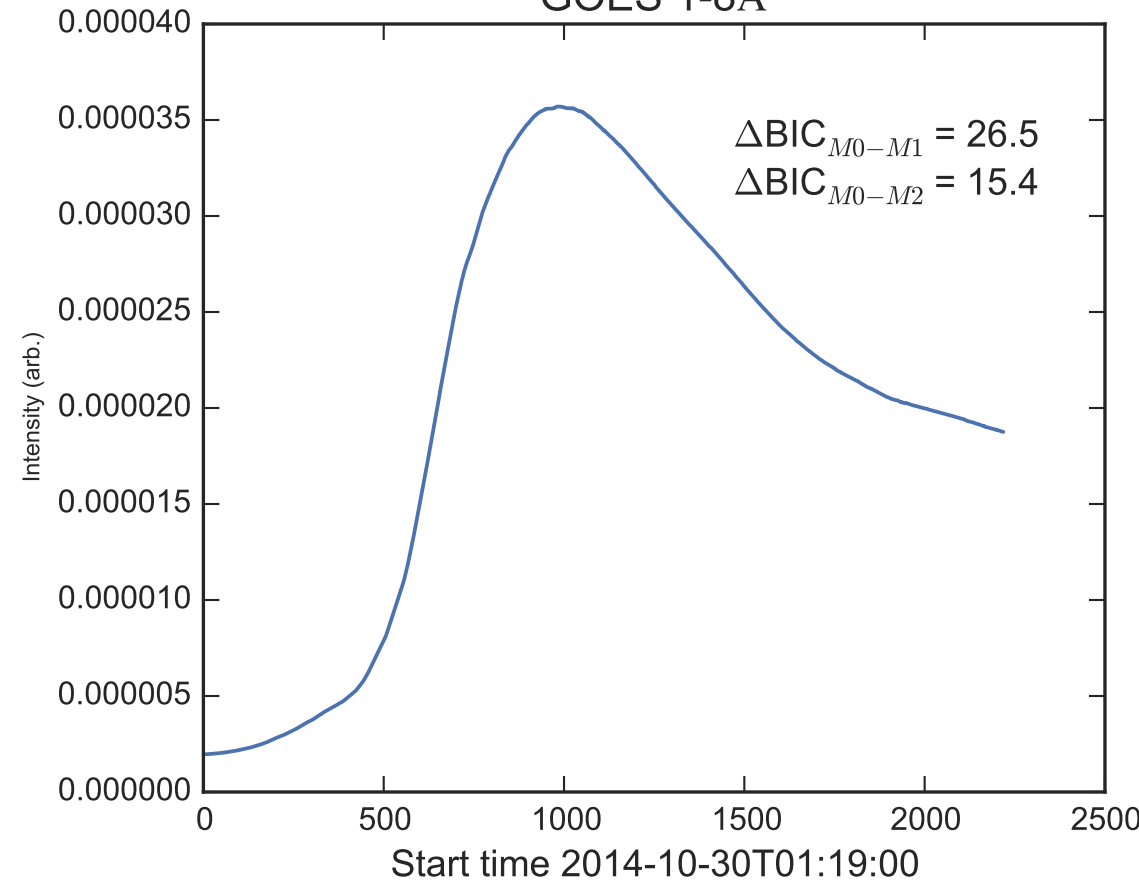

GOES 1-8Å

Power Spectral Density (PSD) - Model 0

Power Spectral Density (PSD) - Model 1

Power Spectral Density (PSD) - Model 2