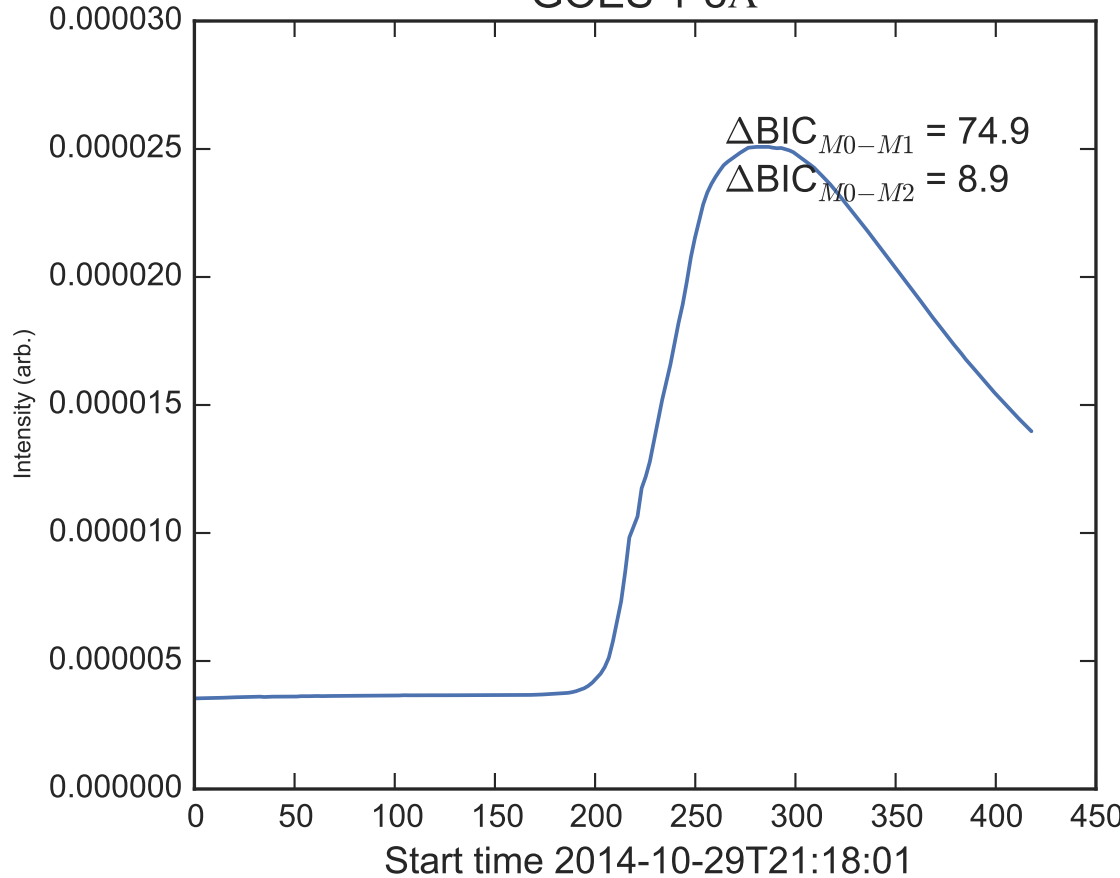

GOES 1-8Å

Power Spectral Density (PSD) - Model 0

Power Spectral Density (PSD) - Model 1

Power Spectral Density (PSD) - Model 2