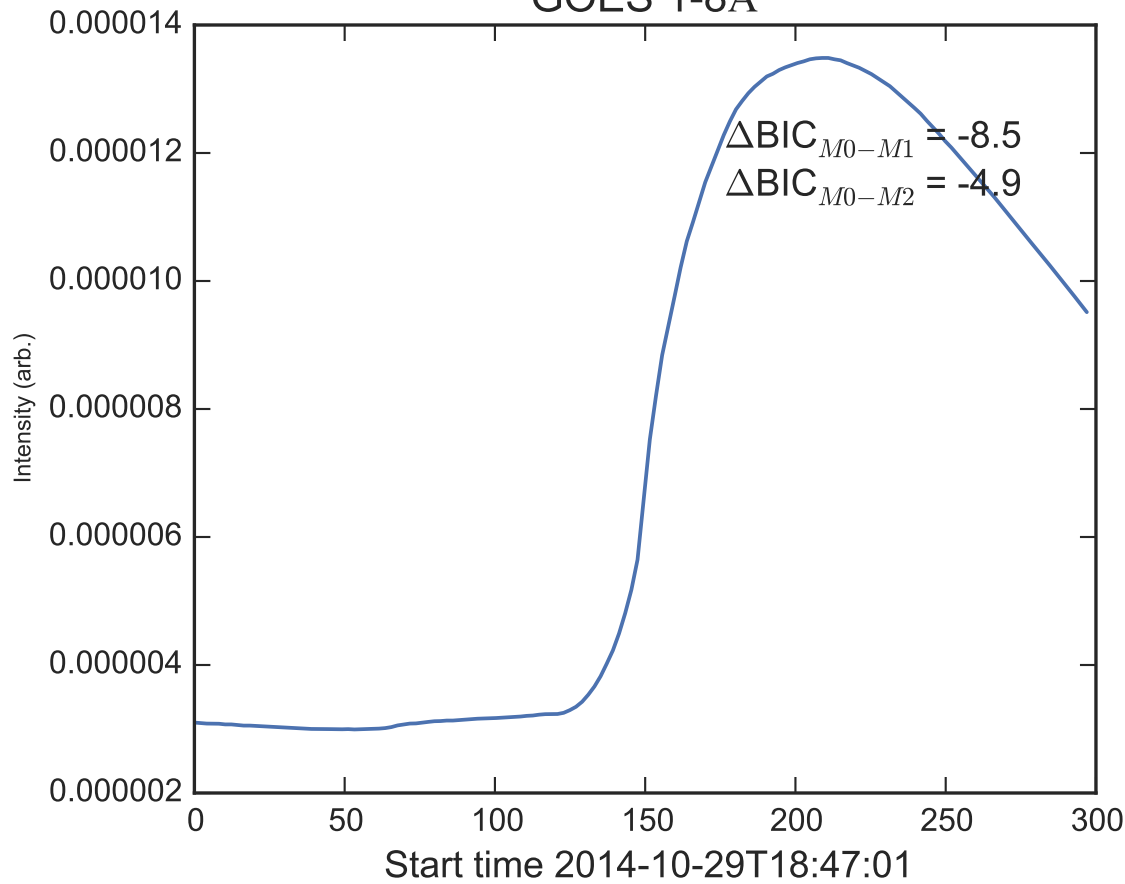

GOES 1-8Å

Power Spectral Density (PSD) - Model 0

Power Spectral Density (PSD) - Model 1

Power Spectral Density (PSD) - Model 2